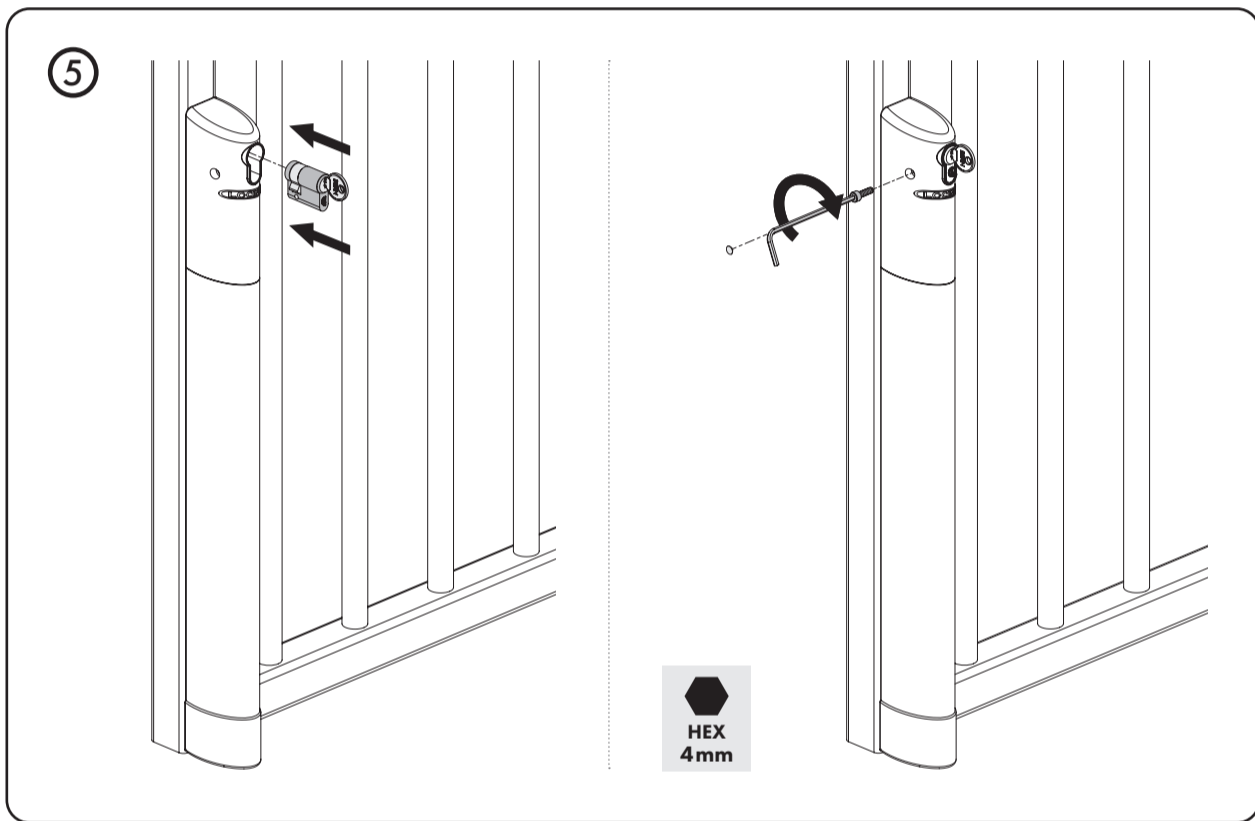

⑦

| | | |
|----------------|-------|--|
| 1 | Brown | Plus-pole of 24V DC power supply (+) |
| 2 | Grey | Warning light (flasher) coming from the relay |
| 3 | Blue | Nul-pole of 0V DC power supply (-) |
| Control signal | | Connecting parallel over the warning light of the gate |