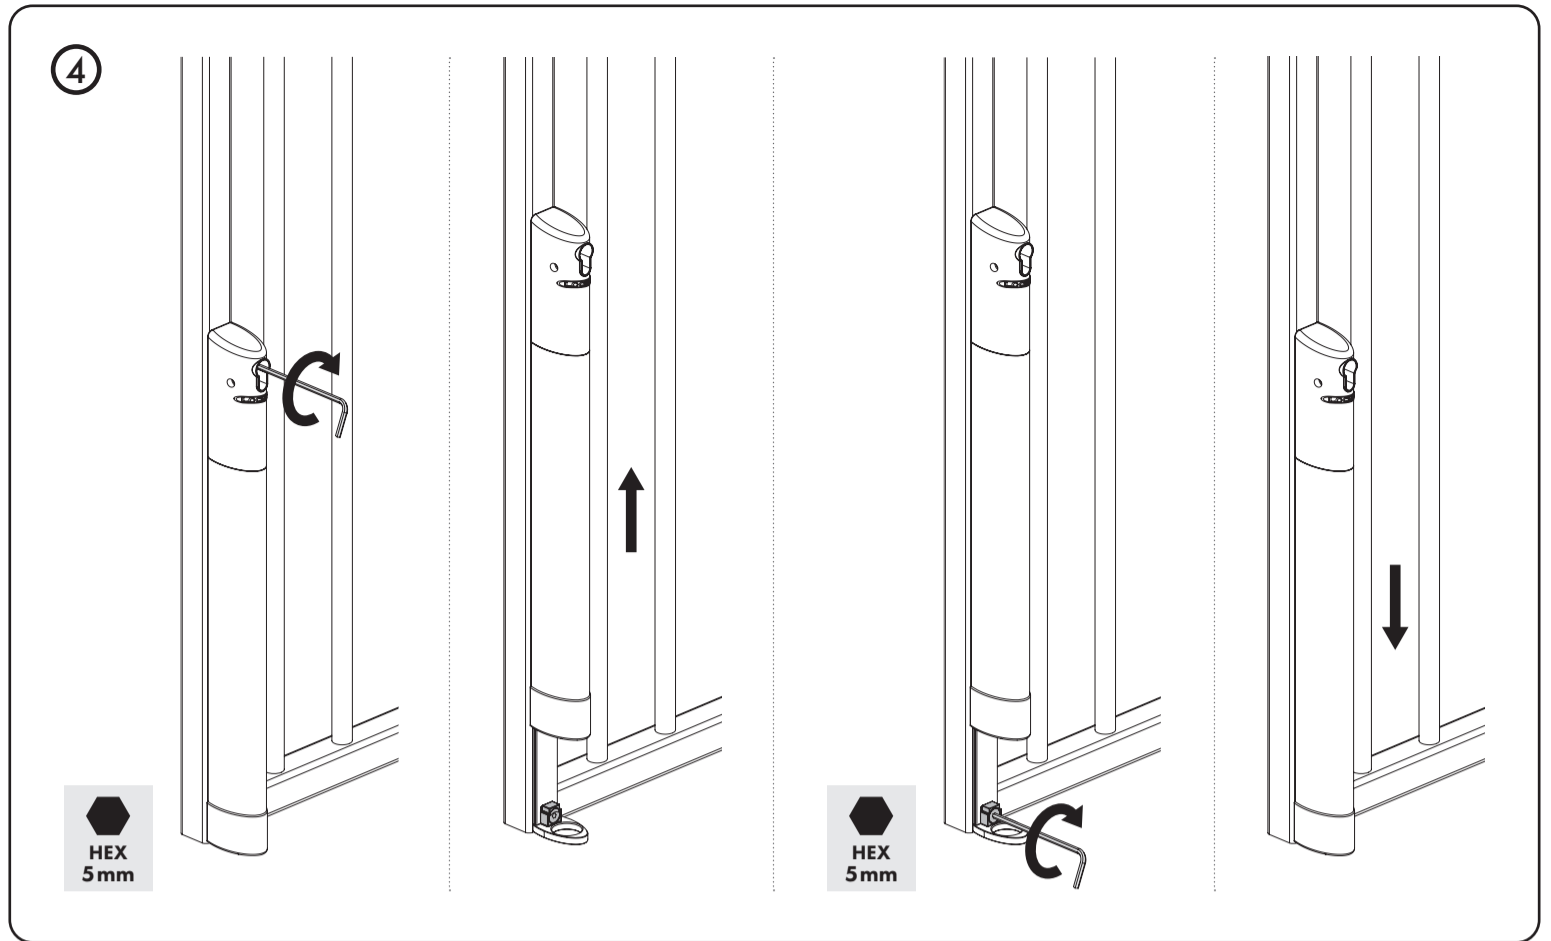

⑦

| | | |
|----------------|-------|--|
| 1 | Brown | Plus-pole of 24V DC power supply (+) |
| 2 | Grey | Warning light (flasher) coming from the relay |
| 3 | Blue | Nul-pole of 0V DC power supply (-) |
| Control signal | | Connecting parallel over the warning light of the gate |