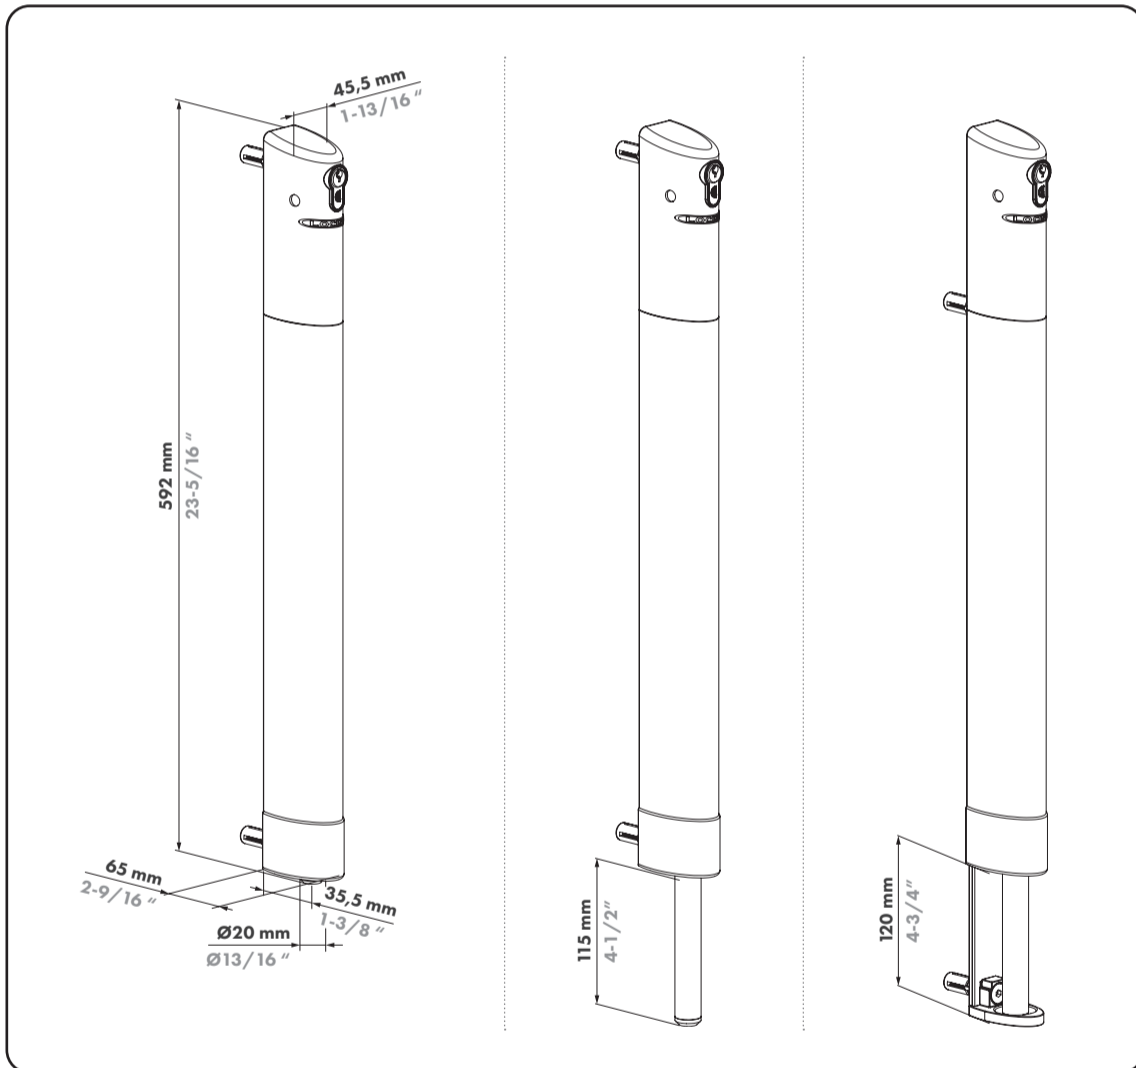

| | |
|----------------------------------|------------------------------|
| VOLTAGE | 24V DC (polarity secured) |
| POWER CONSUMPTION | 25 W |
| POWER CONSUMPTION AT REST | 0,2 W |
| INSULATION CLASS | □ |

⑦

| | | |
|----------------|-------|--|
| 1 | Brown | Plus-pole of 24V DC power supply (+) |
| 2 | Grey | Warning light (flasher) coming from the relay |
| 3 | Blue | Nul-pole of 0V DC power supply (-) |
| Control signal | | Connecting parallel over the warning light of the gate |