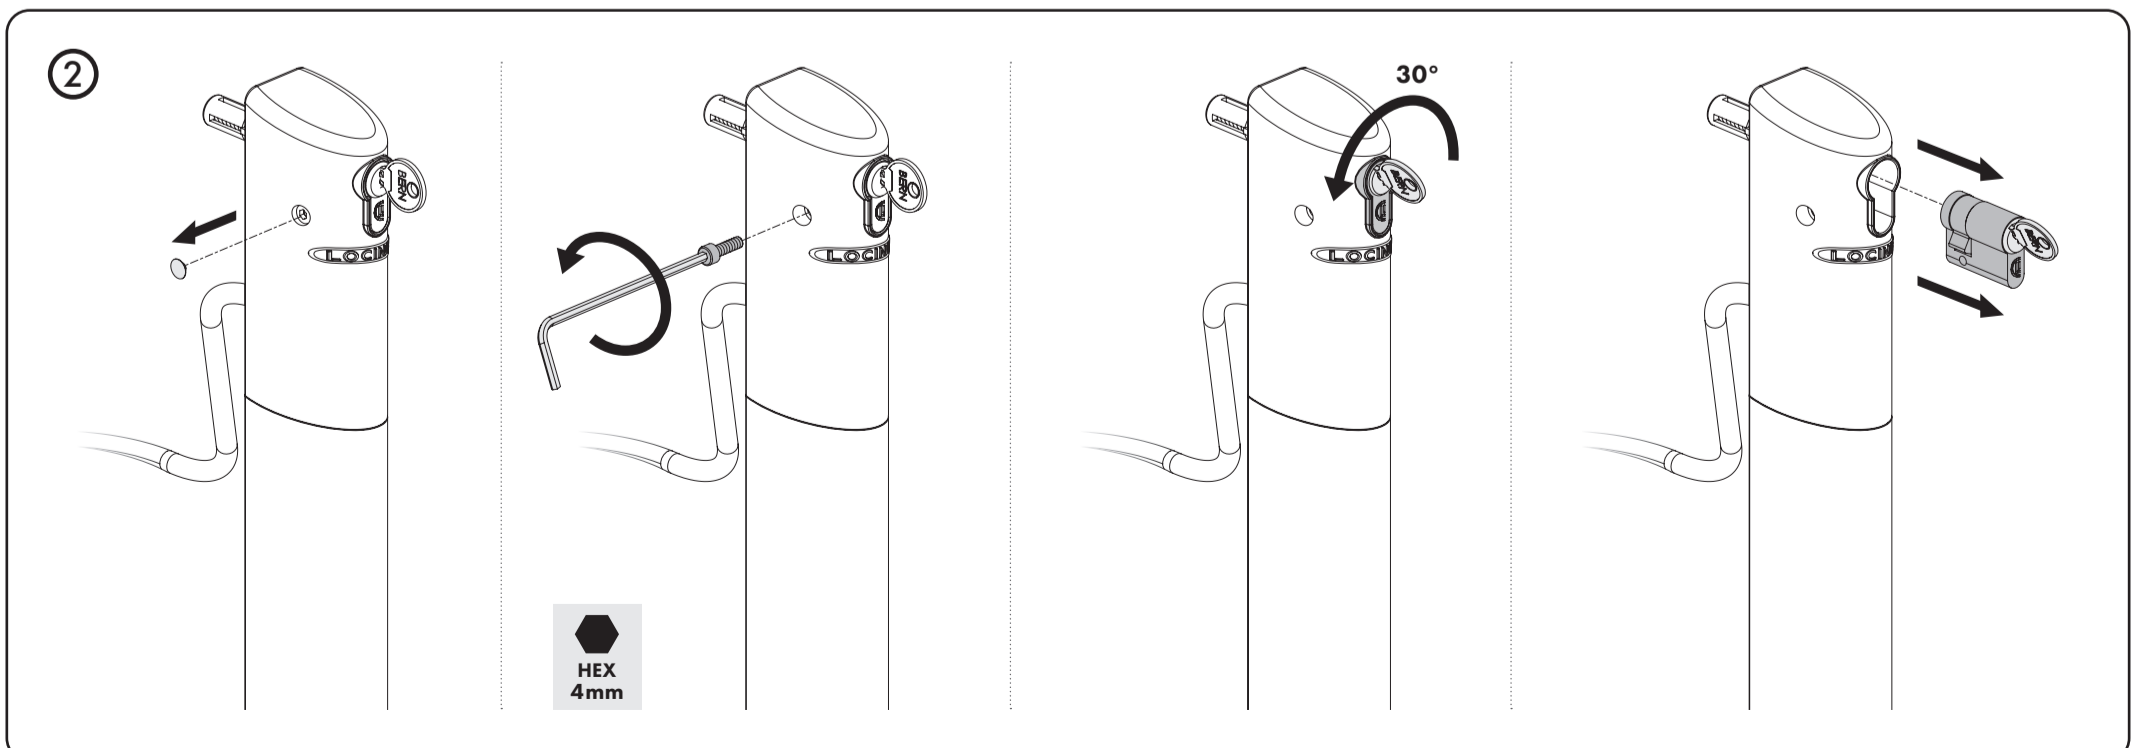

⑦

| | | |
|----------------|-------|--|
| 1 | Brown | Plus-pole of 24V DC power supply (+) |
| 2 | Grey | Warning light (flasher) coming from the relay |
| 3 | Blue | Nul-pole of 0V DC power supply (-) |
| Control signal | | Connecting parallel over the warning light of the gate |