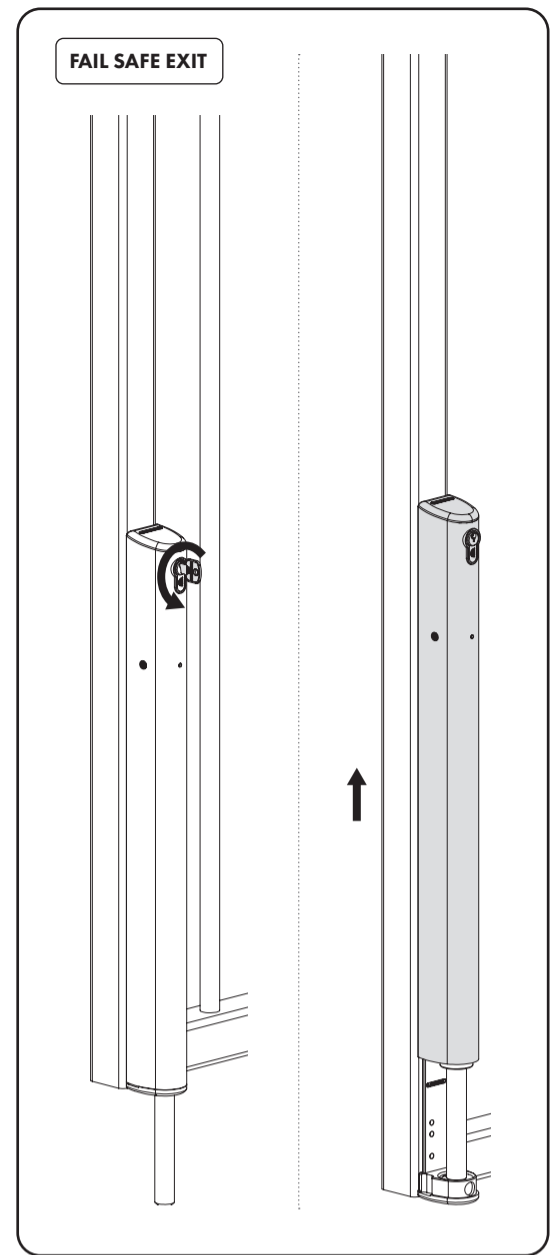

pictures@locinox.com	SUCCESSFUL INSTALLATION? Please send us your pictures & videos	SUCCESVOLLE INSTALLATIE? Stuur gerust uw foto's & video's door	INSTALLATION RÉUSSITE? Veuillez nous envoyer vos photos & vidéos	ERFOLGREICHE INSTALLATION? Bitte senden Sie uns Ihre Bilder & Videos	INSTALACION EXITOSA? Por favor envíenos sus fotos y videos	UDANA INSTALACJA? Prześlij nam swoje zdjęcia i filmy	УСПЕШНАЯ УСТАНОВКА? Пожалуйста, отправьте нам свой фотографии и видео

LOCINOX®
Let's make it better together

Doc. Nr.: MANU-000464

Locinox nv • Mannebeekstraat 21 • 8790 Waregem • Belgium
Locinox CEE • Irysowa 9 • 55-040 Bielany Wrocławskie • Poland
Locinox LLC • 460 Windy Point Drive • Glendale Heights - IL 60139 • USA

MANU-000464