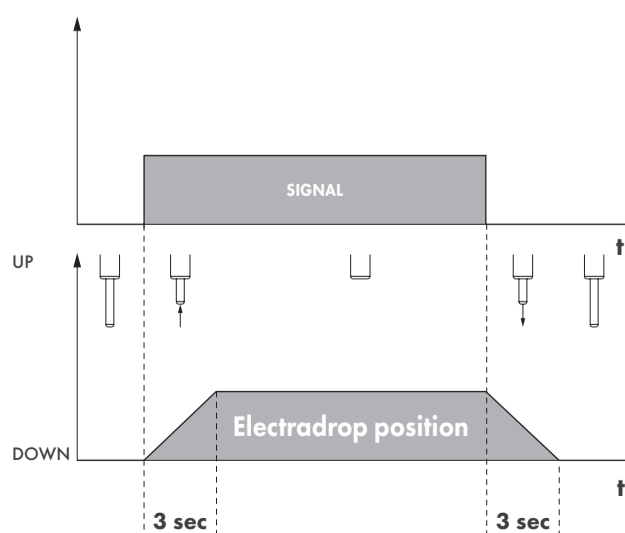

MANU-000464

POSITION OUTPUT

ELECTRADROP-R CONTINUOUS SIGNAL

ELECTRADROP-R PULSE SIGNAL

FREQUENCY=0.25-5HZ
(PULS WIDTH >100mS)