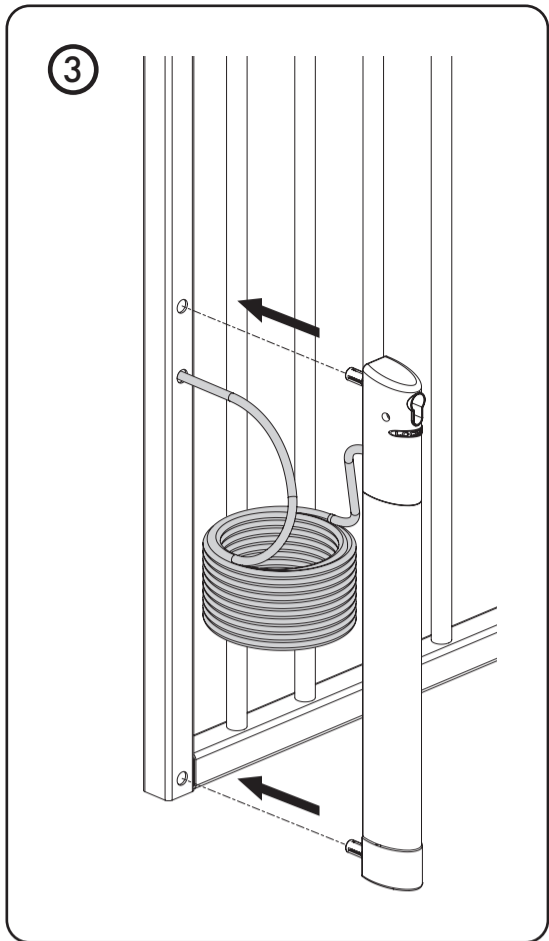

⑦

| | | |
|----------------|-------|--|
| 1 | Brown | Plus-pole of 24V DC power supply (+) |
| 2 | Grey | Warning light (flasher) coming from the relay |
| 3 | Blue | Nul-pole of 0V DC power supply (-) |
| Control signal | | Connecting parallel over the warning light of the gate |