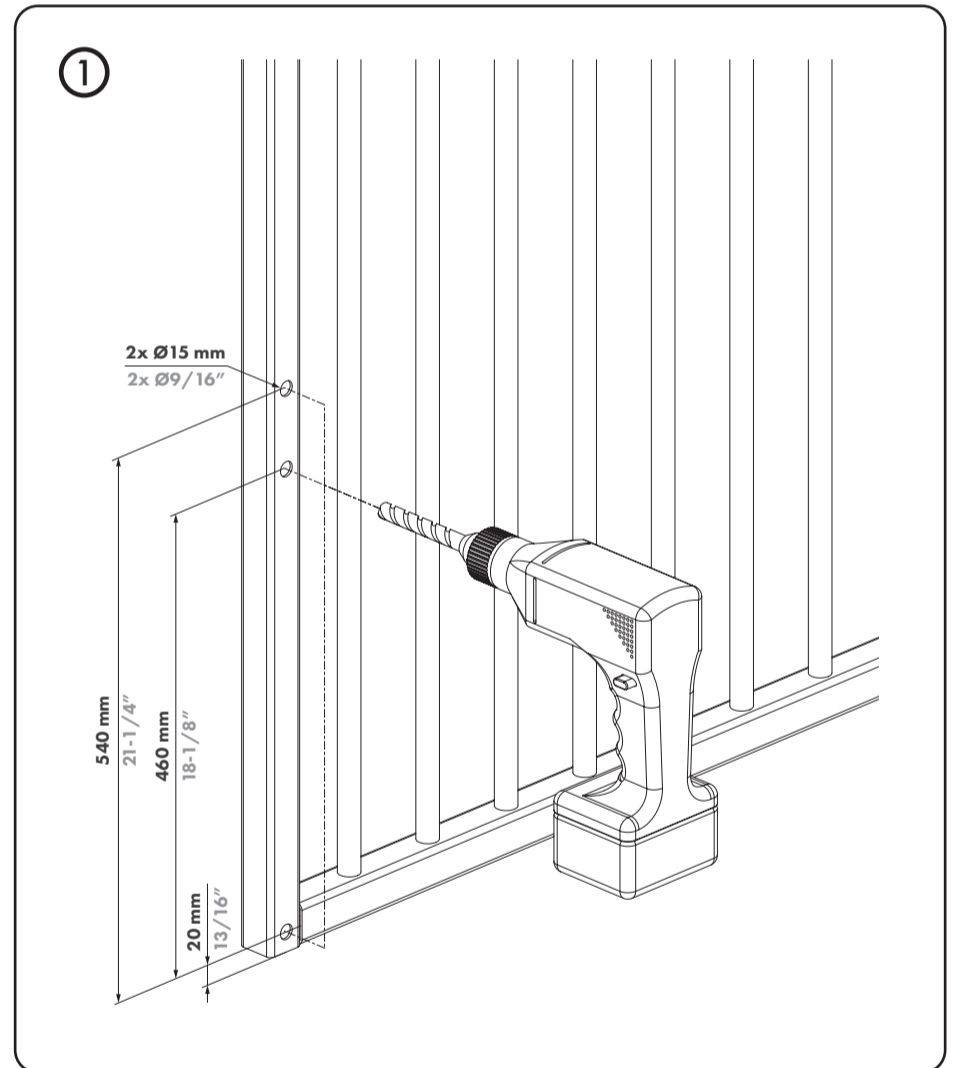

⑦

| | | |
|----------------|-------|--|
| 1 | Brown | Plus-pole of 24V DC power supply (+) |
| 2 | Grey | Warning light (flasher) coming from the relay |
| 3 | Blue | Nul-pole of 0V DC power supply (-) |
| Control signal | | Connecting parallel over the warning light of the gate |