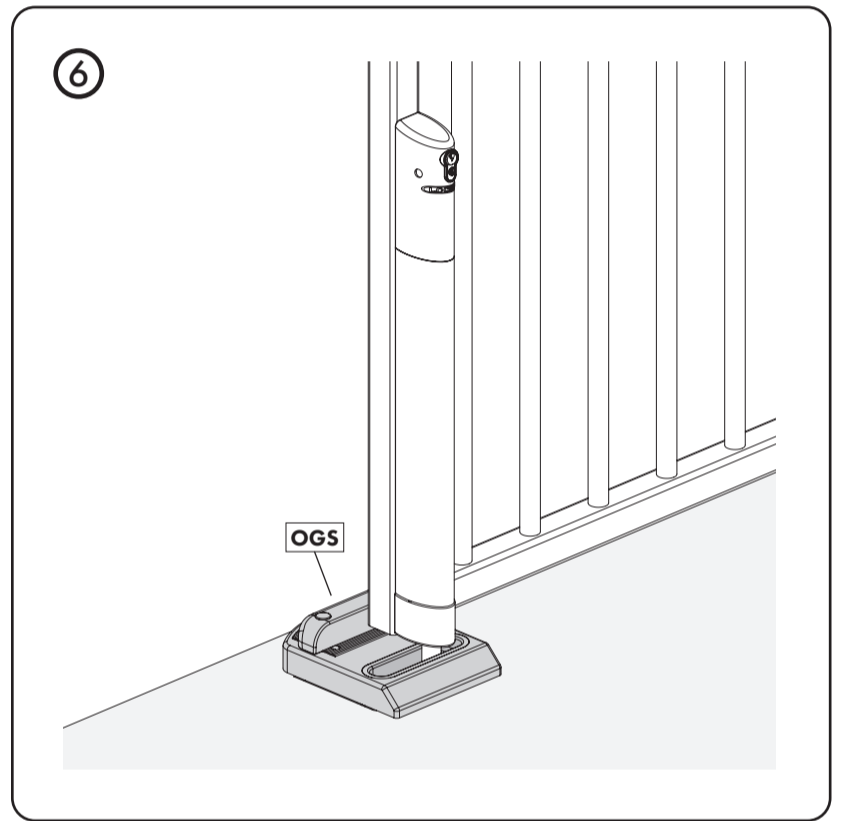

⑦

| | | |
|----------------|-------|--|
| 1 | Brown | Plus-pole of 24V DC power supply (+) |
| 2 | Grey | Warning light (flasher) coming from the relay |
| 3 | Blue | Nul-pole of 0V DC power supply (-) |
| Control signal | | Connecting parallel over the warning light of the gate |