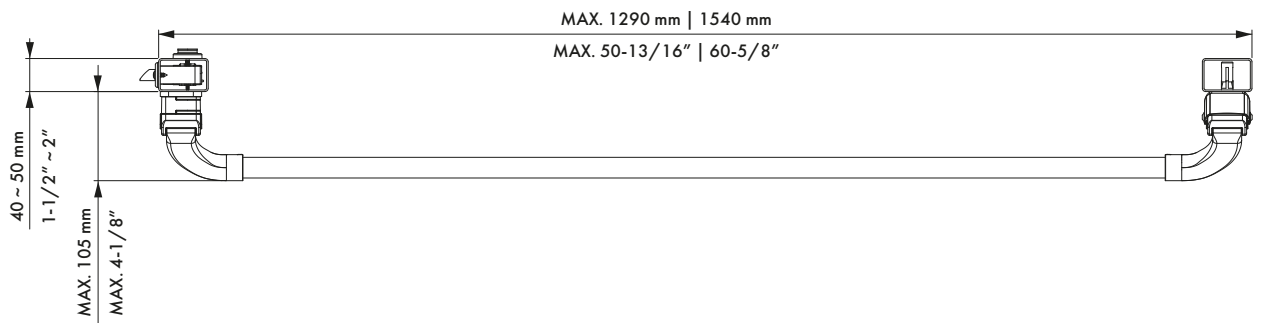

LOCINOX[®]

Let's make better fences together

PUSHBAR-H: INSTALLATION INSTRUCTION

① Explosion & Dimensions

* FOR H-METAL lock only

② Left or right turning gate

③ Mounting

LOCINOX®