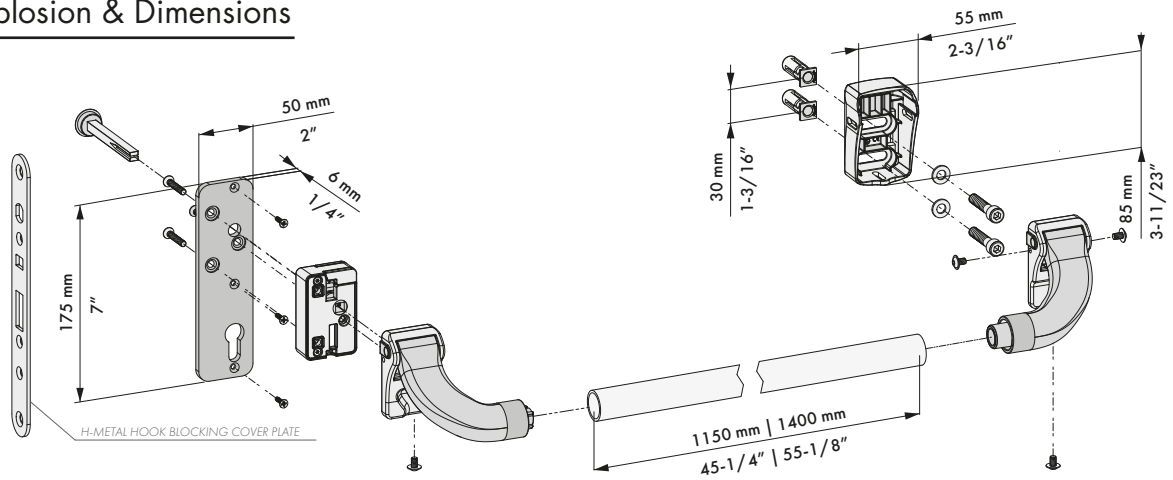

LOCINOX[®]

Let's make better fences together

PUSHBAR-H: INSTALLATION INSTRUCTION

① Explosion & Dimensions

* FOR H-METAL lock only

② Left or right turning gate

③ Mounting

LOCINOX®