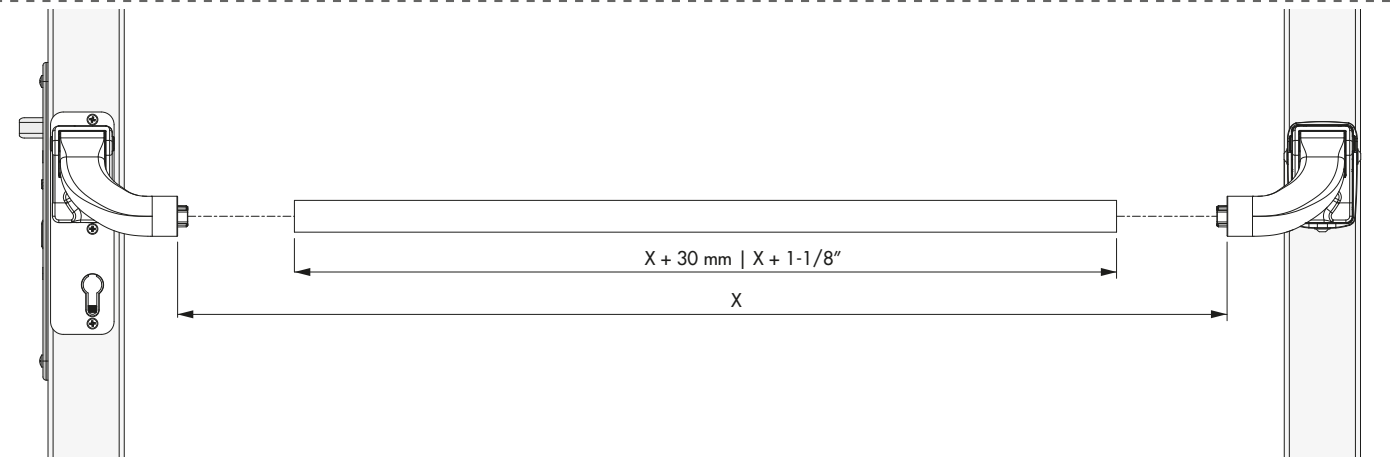

LOCINOX[®]

Let's make better fences together

PUSHBAR-H: INSTALLATION INSTRUCTION

① Explosion & Dimensions

* FOR H-METAL lock only

② Left or right turning gate

③ Mounting

LOCINOX®