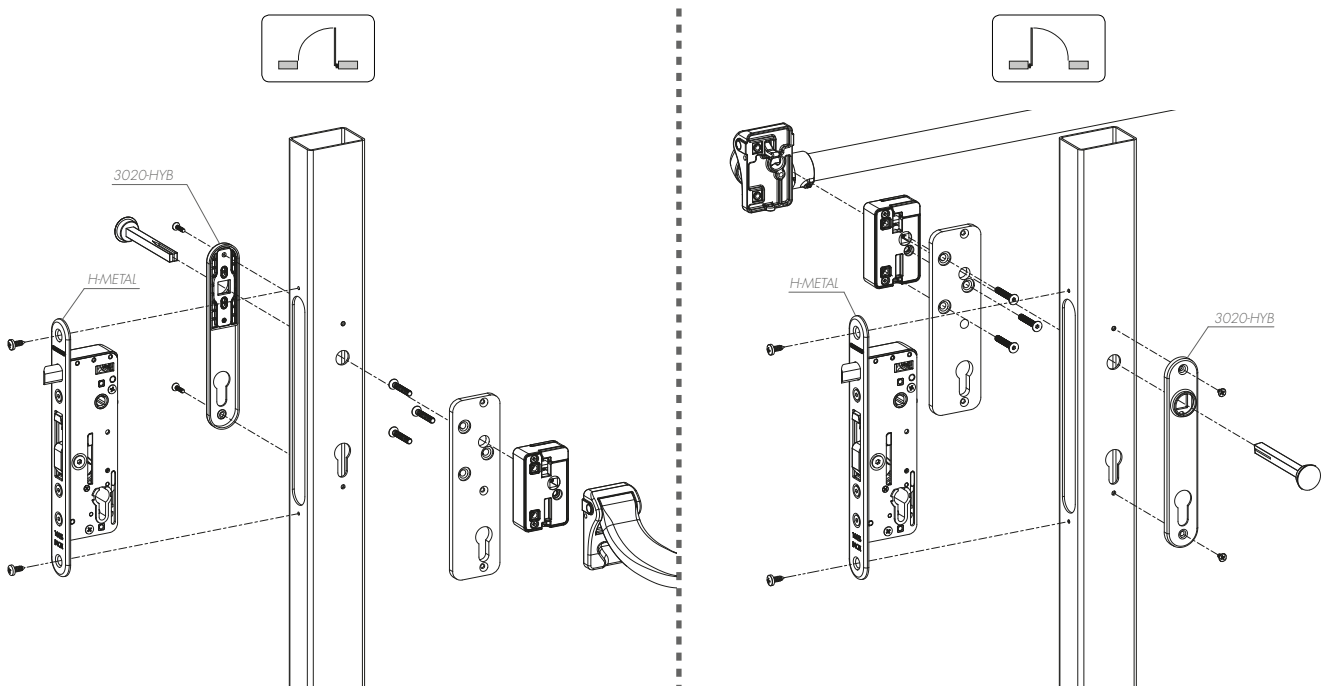

LOCINOX[®]

Let's make better fences together

PUSHBAR-H: INSTALLATION INSTRUCTION

① Explosion & Dimensions

* FOR H-METAL lock only

② Left or right turning gate

③ Mounting

LOCINOX®