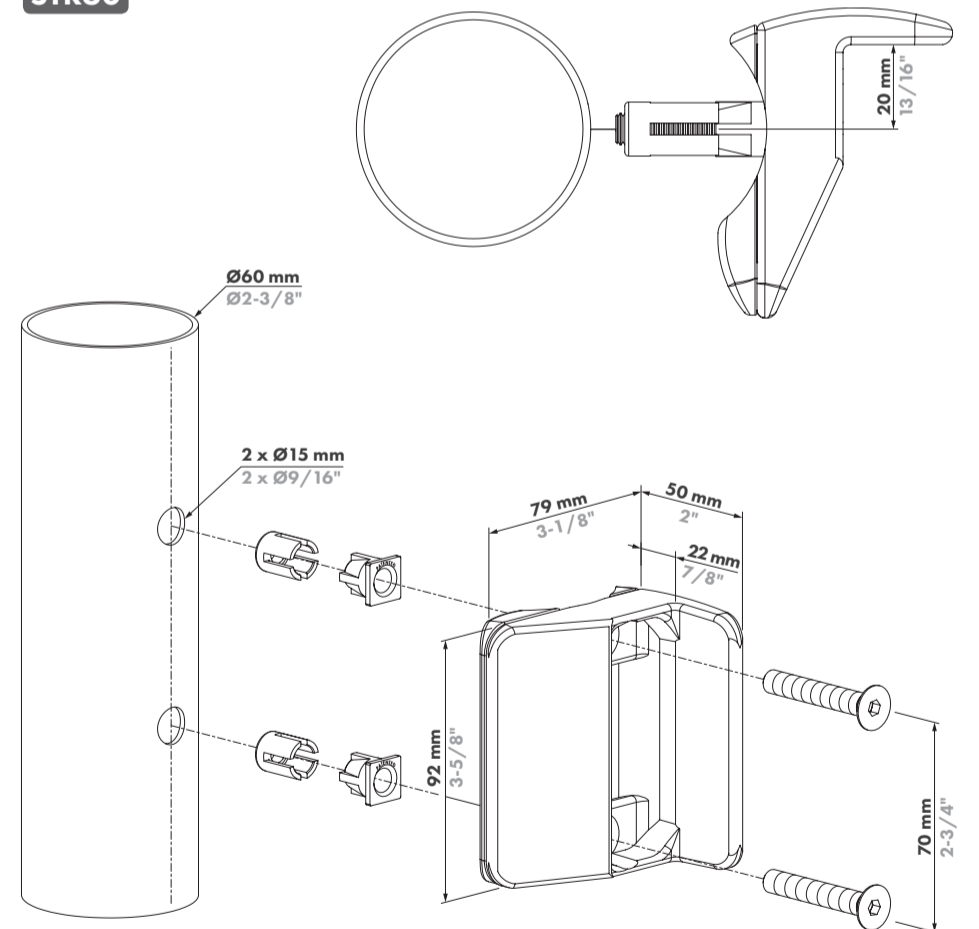

5

M5 x 25 mm

6

STK

HEX 5mm

STR60

pictures@locinox.com

SUCCESSFUL INSTALLATION?
Please send us your pictures & videos