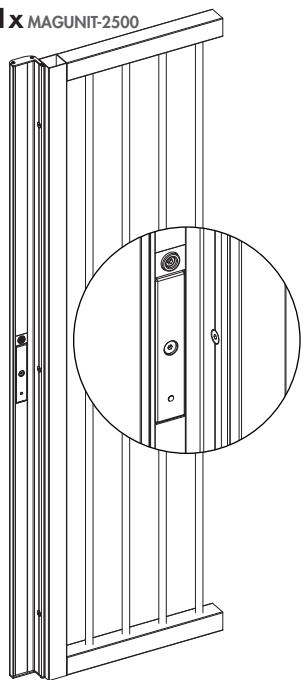

LOCINOX®

Let's make better fences together

MAGUNIT-2500: INSTALLATION INSTRUCTION

① Package content

SHIM PLATE

TOP COVER

BOTTOM COVER

QUICK-FIX

DIN7983 ST4.8x19

DIN7991 M8x45

N-LINE-B-MAG

MAGUNIT-2500

ANCHOR PLATE

POSITIONING NUTS

SHIM PLATE

TOP COVER

BOTTOM COVER

DIN7092-8

QUICK-FIX

DIN7983 ST4.8x19

DIN7984-M8x50

N-LINE-S-MAG

② N-LINE-B-MAG: Swing Gate Configurations

1x MAGUNIT-2500