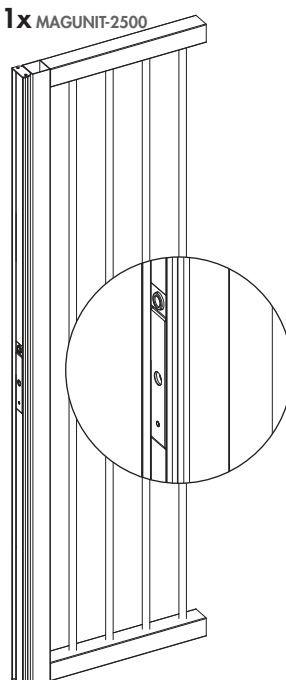

BOTTOM COVER

DIN7092-8

QUICK-FIX

DIN7983 ST4.8x19

DIN7984-M8x50

N-LINE-S-MAG

② N-LINE-B-MAG: Swing Gate Configurations

1x MAGUNIT-2500

2x MAGUNIT-2500

3x MAGUNIT-2500

② N-LINE-S-MAG: Sliding Gate Configurations

1x MAGUNIT-2500

2x MAGUNIT-2500

3x MAGUNIT-2500

③ Fence post preparation for MAGUNIT-2500

N-LINE-B-MAG

N-LINE-S-MAG

LEFT HAND SWING GATE

RIGHT HAND SWING GATE

SLIDING GATES

LASER CUT

LASER CUT

LASER CUT

④ Adjusting N-LINE-B-MAG Length & Drilling Holes