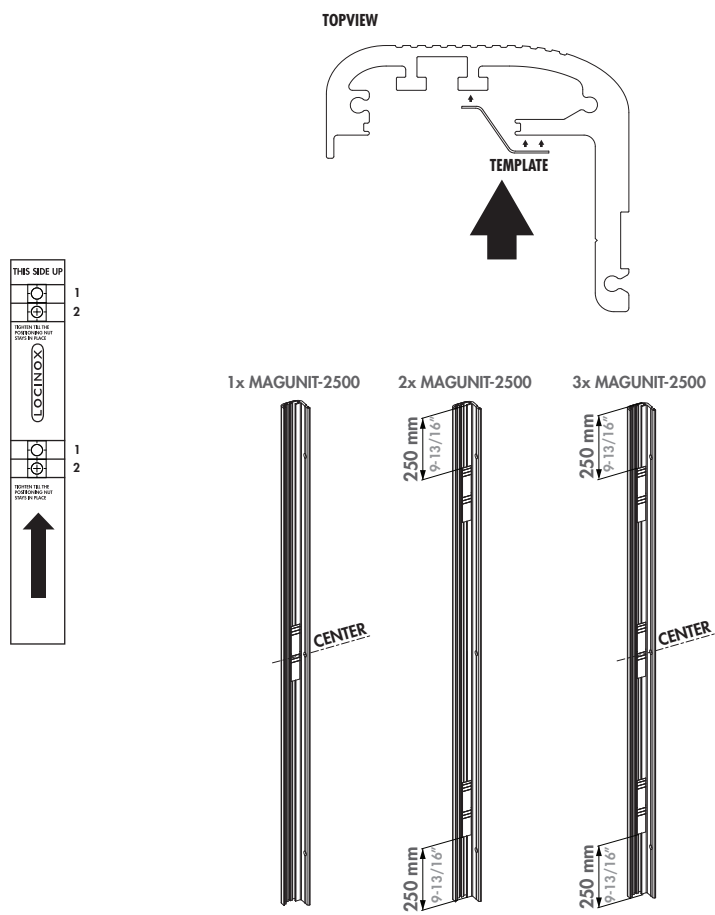

N-LINE-S-MAG

LEFT HAND SWING GATE

RIGHT HAND SWING GATE

SLIDING GATES

LASER CUT

LASER CUT

LASER CUT

④ Adjusting N-LINE-B-MAG Length & Drilling Holes

⑤ Aligning and placing templates

⑥ Placing square nuts

④ Adjusting N-LINE-S-MAG Length & Drilling Holes

⑤ Aligning and placing templates

⑥ Placing square nuts

⑦ Placing anchorplates, shim plates and covers