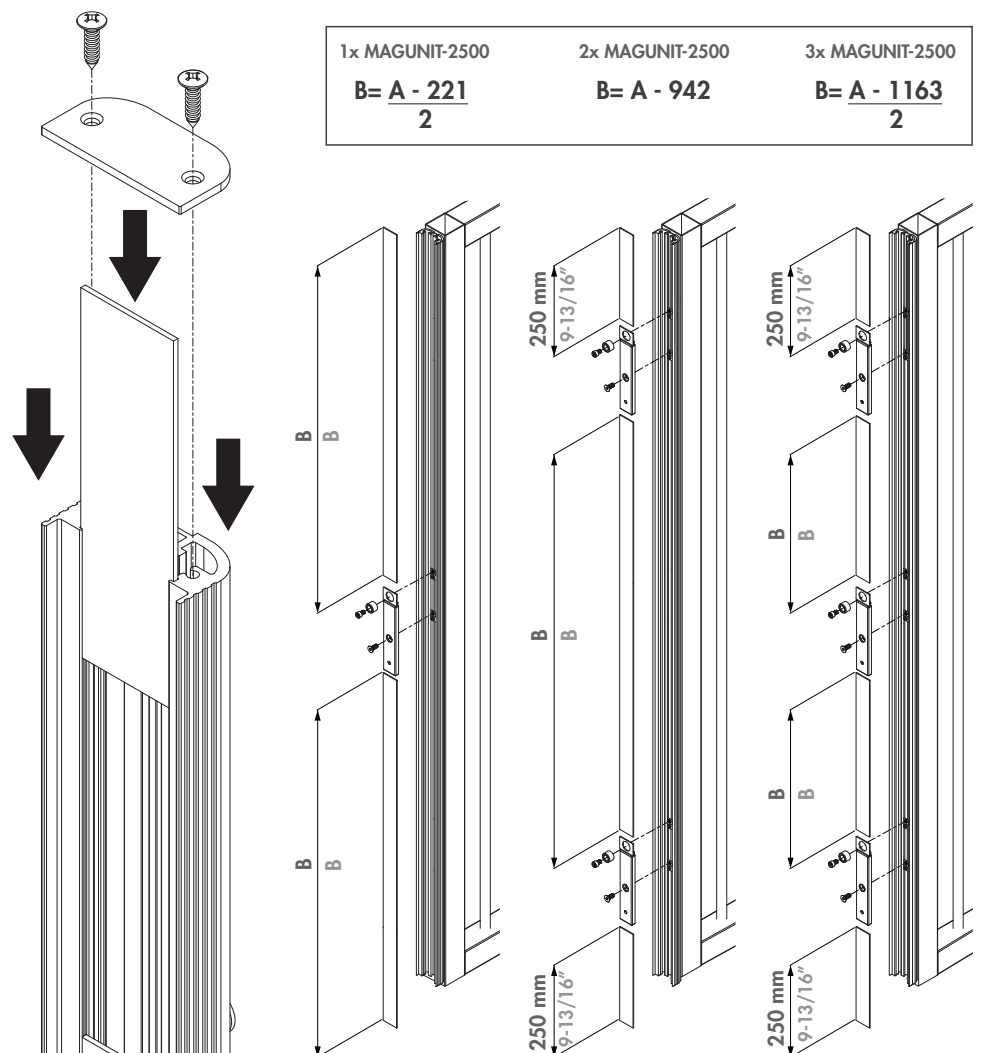

⑤ Aligning and placing templates

⑥ Placing square nuts

④ Adjusting N-LINE-S-MAG Length & Drilling Holes

⑤ Aligning and placing templates

⑥ Placing square nuts

⑦ Placing anchorplates, shim plates and covers

⑧ Drill holes in gate frame and mount N-LINE-MAG

LEFT HAND GATE

RIGHT HAND GATE

⑦ Bottom cover installation

⑧ Drill holes in gate frame and mount N-LINE-MAG

⑨ Placing anchorplates, shim plates and covers

⑨ MAGUNIT installation