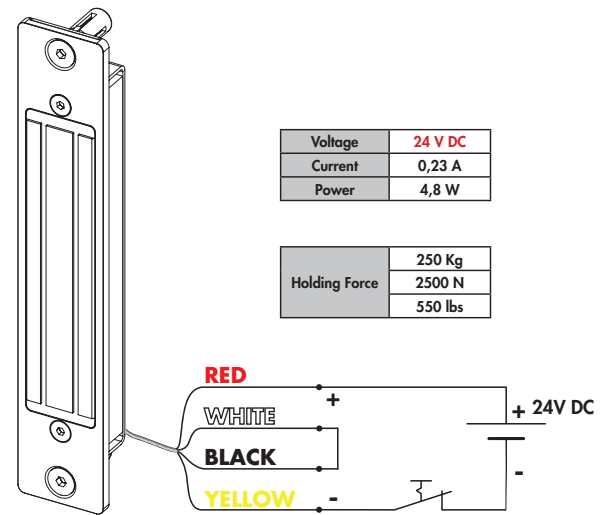

12 AND 24V DC - SITUATION

LOCINOX®

Let's make better fences together

Doc. Nr.:
MANU-000229

Locinox nv • Mannebeekstraat 21
B-8790 Waregem • Belgium - Europe
Tel. +32 (0)56 77 27 66
E-mail: locinox@locinox.com

Locinox USA LLC • 460-464 Windy Point Drive
Glendale Heights • IL60139
Tel. 877-LOCINOX • Fax. 708-579-0978
E-mail: salesusa@locinox.com

* M A N U - 0 0 0 2 2 9 *