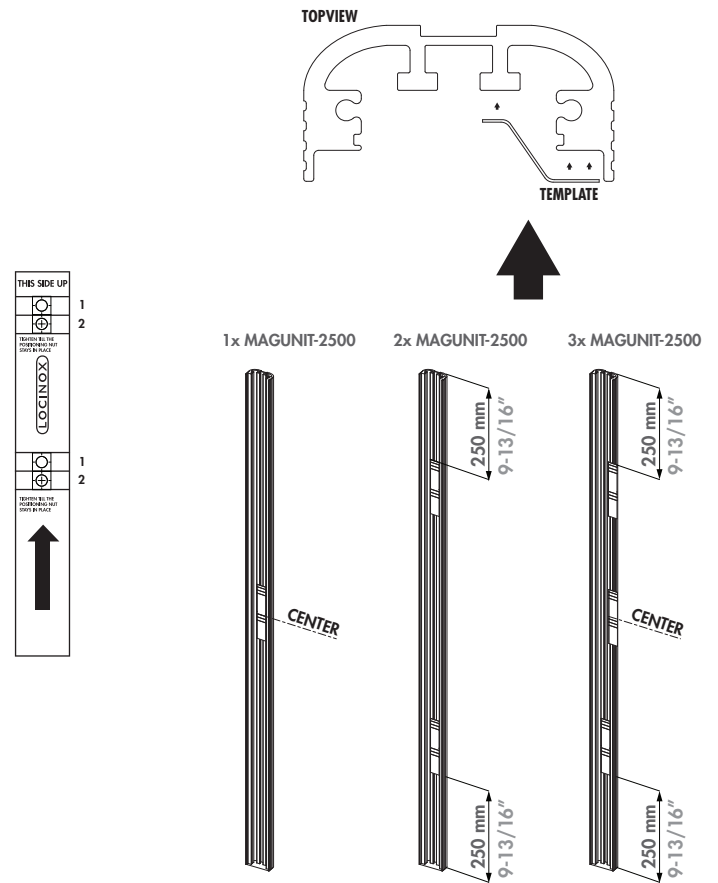

N-LINE-S-MAG

LEFT HAND SWING GATE

RIGHT HAND SWING GATE

SLIDING GATES

LASER CUT

LASER CUT

LASER CUT

④ Adjusting N-LINE-B-MAG Length & Drilling Holes

⑤ Aligning and placing templates

⑥ Placing square nuts

④ Adjusting N-LINE-S-MAG Length & Drilling Holes

⑤ Aligning and placing templates

⑥ Placing square nuts

⑦ Placing anchorplates, shim plates and covers