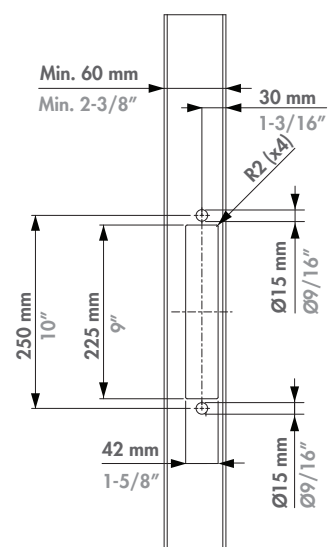

N-LINE-S-MAG

LEFT HAND SWING GATE

RIGHT HAND SWING GATE

SLIDING GATES

LASER CUT

LASER CUT

LASER CUT

④ Adjusting N-LINE-B-MAG Length & Drilling Holes

⑤ Aligning and placing templates

⑥ Placing square nuts

④ Adjusting N-LINE-S-MAG Length & Drilling Holes

⑤ Aligning and placing templates

⑥ Placing square nuts

⑦ Placing anchorplates, shim plates and covers