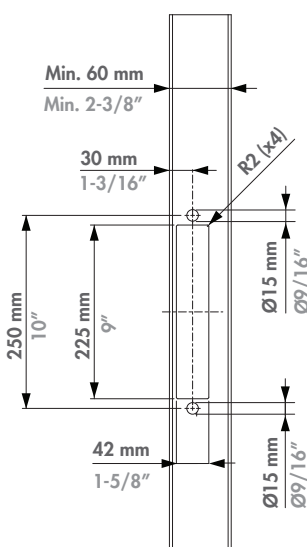

N-LINE-S-MAG

LEFT HAND SWING GATE

RIGHT HAND SWING GATE

SLIDING GATES

LASER CUT

LASER CUT

LASER CUT

④ Adjusting N-LINE-B-MAG Length & Drilling Holes

⑤ Aligning and placing templates

⑥ Placing square nuts

④ Adjusting N-LINE-S-MAG Length & Drilling Holes

⑤ Aligning and placing templates

⑥ Placing square nuts

⑦ Placing anchorplates, shim plates and covers