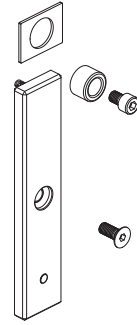

LOCINOX®

Let's make better fences together

MAGUNIT-2500: INSTALLATION INSTRUCTION

① Package content

SHIM PLATE

TOP COVER

BOTTOM COVER

QUICK-FIX

DIN7983 ST4.8x19

DIN7991 M8x45

N-LINE-B-MAG

MAGUNIT-2500

ANCHOR PLATE

POSITIONING NUTS

SHIM PLATE

TOP COVER

BOTTOM COVER

DIN7092-8

QUICK-FIX

DIN7983 ST4.8x19

DIN7984-M8x50

N-LINE-S-MAG

② N-LINE-B-MAG: Swing Gate Configurations

1x MAGUNIT-2500