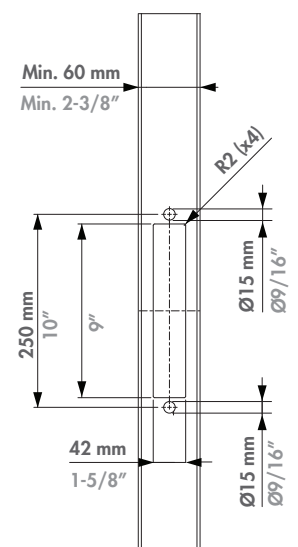

DIN7983 ST4.8x19

DIN7991 M8x45

N-LINE-B-MAG

MAGUNIT-2500

ANCHOR PLATE

POSITIONING NUTS

SHIM PLATE

TOP COVER

N-LINE-S-MAG

LEFT HAND SWING GATE

RIGHT HAND SWING GATE

SLIDING GATES

LASER CUT

LASER CUT

LASER CUT

④ Adjusting N-LINE-B-MAG Length & Drilling Holes

⑤ Aligning and placing templates

⑥ Placing square nuts

④ Adjusting N-LINE-S-MAG Length & Drilling Holes

⑤ Aligning and placing templates

⑥ Placing square nuts

⑦ Placing anchorplates, shim plates and covers