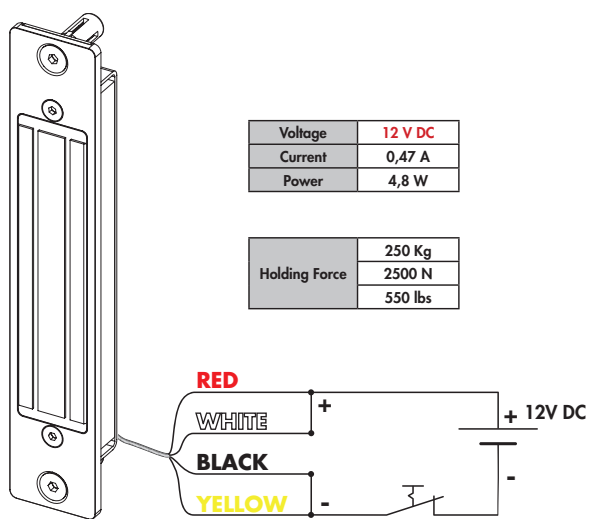

12 AND 24V DC - SITUATION

LOCINOX®

Let's make better fences together

Doc. Nr.:
MANU-000229

Locinox nv • Mannebeekstraat 21
B-8790 Waregem • Belgium - Europe
Tel. +32 (0)56 77 27 66
E-mail: locinox@locinox.com

Locinox USA LLC • 460-464 Windy Point Drive
Glendale Heights • IL60139
Tel. 877-LOCINOX • Fax. 708-579-0978
E-mail: salesusa@locinox.com

* M A N U - 0 0 0 2 2 9 *