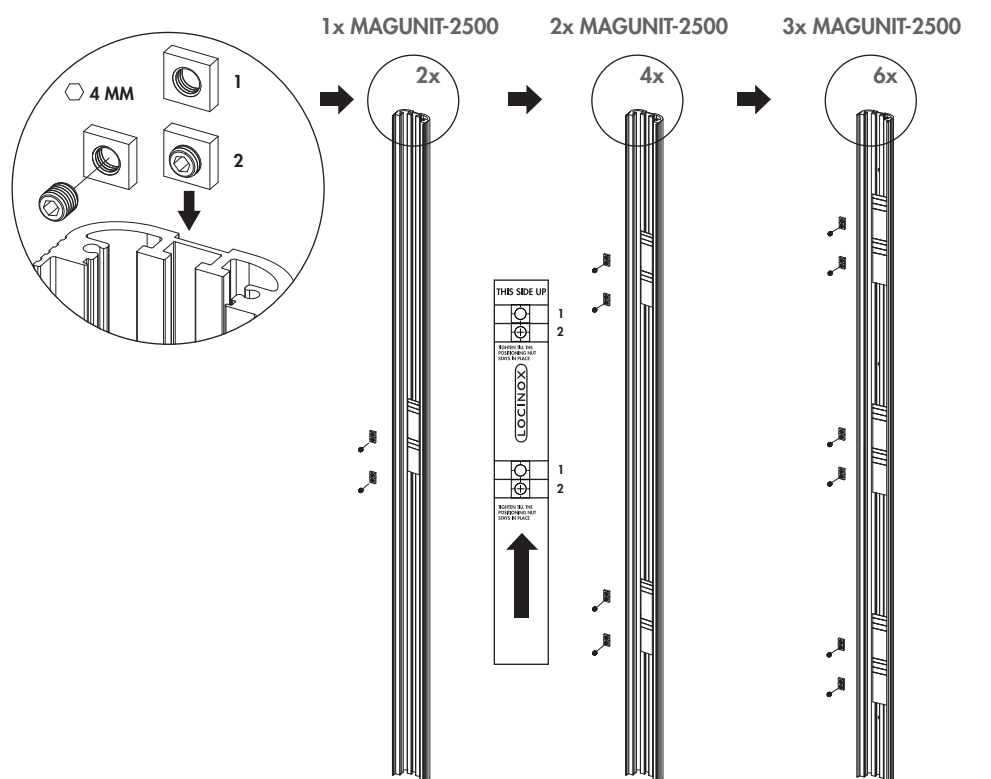

N-LINE-S-MAG

LEFT HAND SWING GATE

RIGHT HAND SWING GATE

SLIDING GATES

LASER CUT

LASER CUT

LASER CUT

④ Adjusting N-LINE-B-MAG Length & Drilling Holes

⑤ Aligning and placing templates

⑥ Placing square nuts

④ Adjusting N-LINE-S-MAG Length & Drilling Holes

⑤ Aligning and placing templates

⑥ Placing square nuts

⑦ Placing anchorplates, shim plates and covers

⑧ Drill holes in gate frame and mount N-LINE-MAG

LEFT HAND GATE

RIGHT HAND GATE

⑦ Bottom cover installation

⑧ Drill holes in gate frame and mount N-LINE-MAG

⑨ Placing anchorplates, shim plates and covers

⑨ MAGUNIT installation