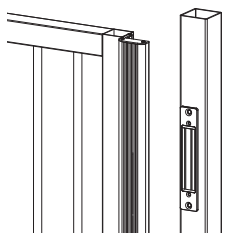

N-LINE-S-MAG

LEFT HAND SWING GATE

RIGHT HAND SWING GATE

SLIDING GATES

LASER CUT

LASER CUT

LASER CUT

④ Adjusting N-LINE-B-MAG Length & Drilling Holes