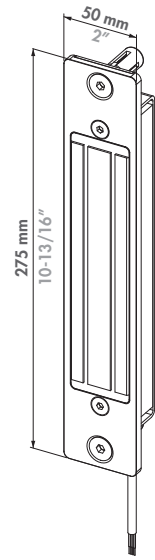

LOCINOX®

Let's make better fences together

MAGUNIT-2500: INSTALLATION INSTRUCTION

① Package content

SHIM PLATE

TOP COVER

BOTTOM COVER

QUICK-FIX

DIN7983 ST4.8x19

DIN7991 M8x45

N-LINE-B-MAG

MAGUNIT-2500

ANCHOR PLATE

POSITIONING NUTS

SHIM PLATE

TOP COVER

BOTTOM COVER

DIN7092-8

QUICK-FIX

DIN7983 ST4.8x19

DIN7984-M8x50

N-LINE-S-MAG

② N-LINE-B-MAG: Swing Gate Configurations

1x MAGUNIT-2500

⑤ Aligning and placing templates

⑥ Placing square nuts

④ Adjusting N-LINE-S-MAG Length & Drilling Holes

⑤ Aligning and placing templates

⑥ Placing square nuts

⑦ Placing anchorplates, shim plates and covers