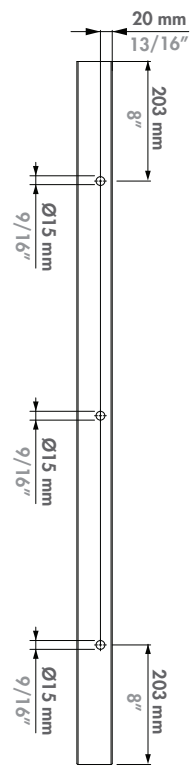

RIGHT HAND GATE