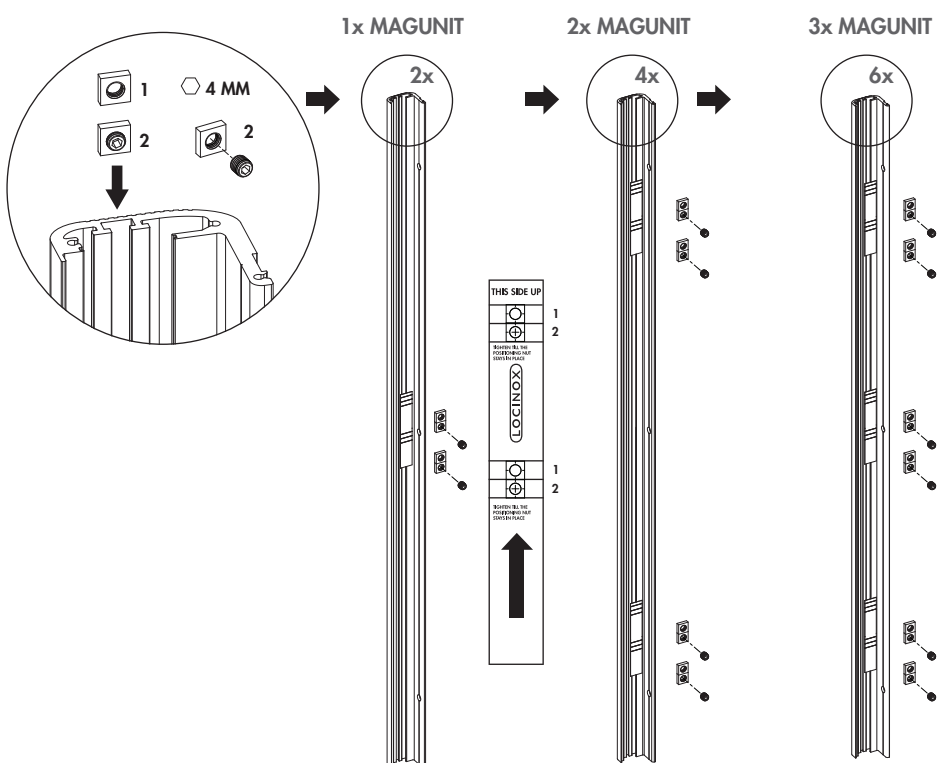

N-LINE-S-MAG

LEFT HAND SWING GATE

RIGHT HAND SWING GATE

SLIDING GATES

LASER CUT

LASER CUT

LASER CUT

④ Adjusting N-LINE-B-MAG Length & Drilling Holes

⑤ Aligning and placing templates

⑥ Placing square nuts

④ Adjusting N-LINE-S-MAG Length & Drilling Holes

⑤ Aligning and placing templates

⑥ Placing square nuts

⑦ Placing anchorplates, shim plates and covers