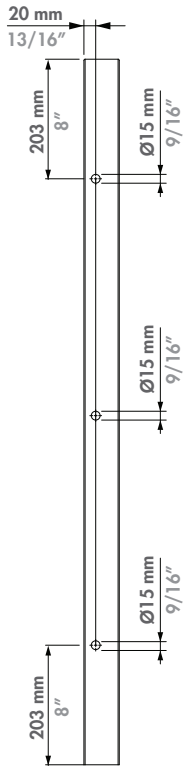

⑧ Drill holes in gate frame and mount N-LINE-MAG

LEFT HAND GATE