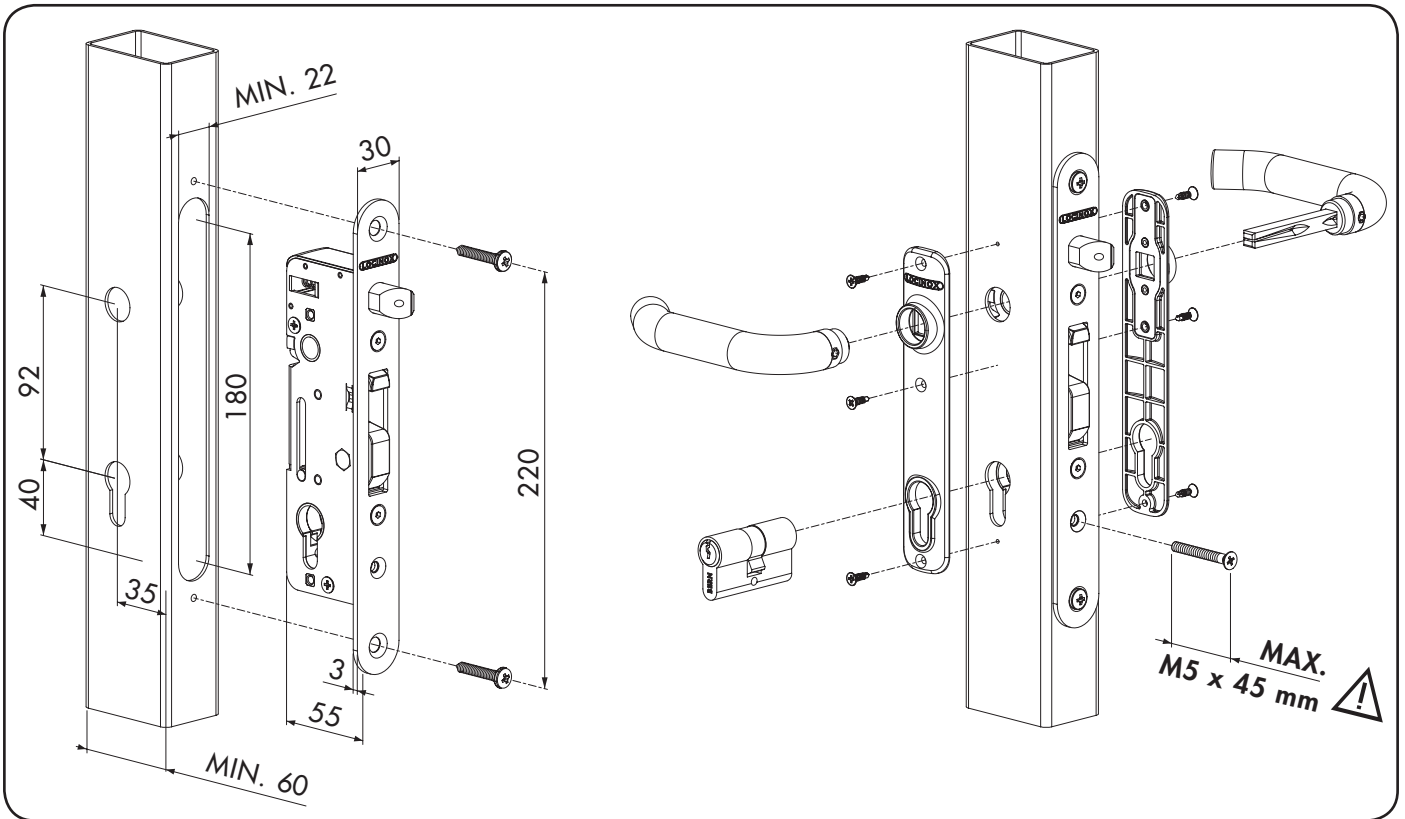

LOCINOX[®]

Let's make better fences together

CODE: H-METAL

① Explosion & Dimensions

② Left / right changing

③ Key operated (B) & Throw (A)

④ Hybrid lock & keep

⑤ SHKM QF: Hybrid keep - Dimensions & profile adjustment