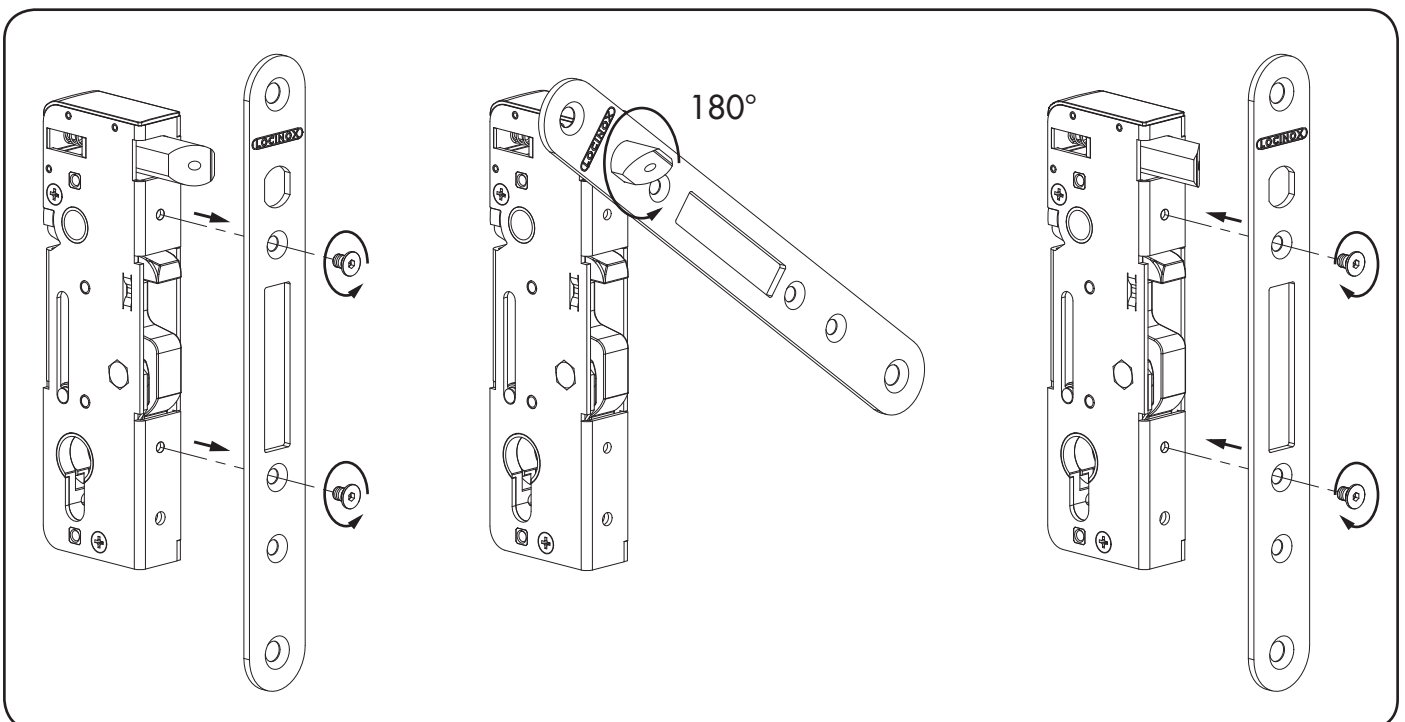

LOCINOX[®]

Let's make better fences together

CODE: H-METAL

① Explosion & Dimensions

② Left / right changing

③ Key operated (B) & Throw (A)

④ Hybrid lock & keep

⑤ SHKM QF: Hybrid keep - Dimensions & profile adjustment