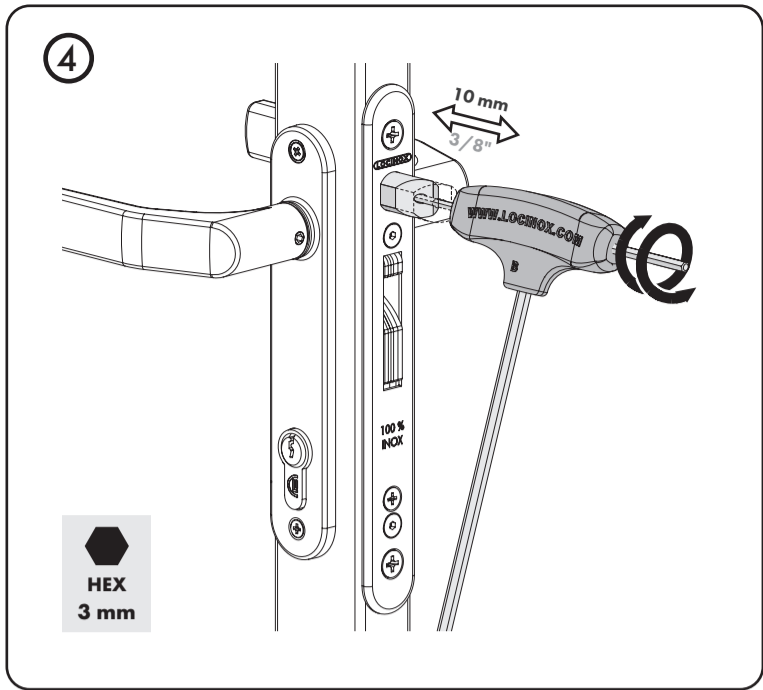

SIXTYLOCK	
A	40 mm 1-9/16"
B	min. 60 mm min. 2-3/8"
C	57 mm 2-1/4"

②

HEX 3 mm

③

CLICK-IT!

PH3

pictures@locinox.com

**SUCCESSFUL
INSTALLATION?**