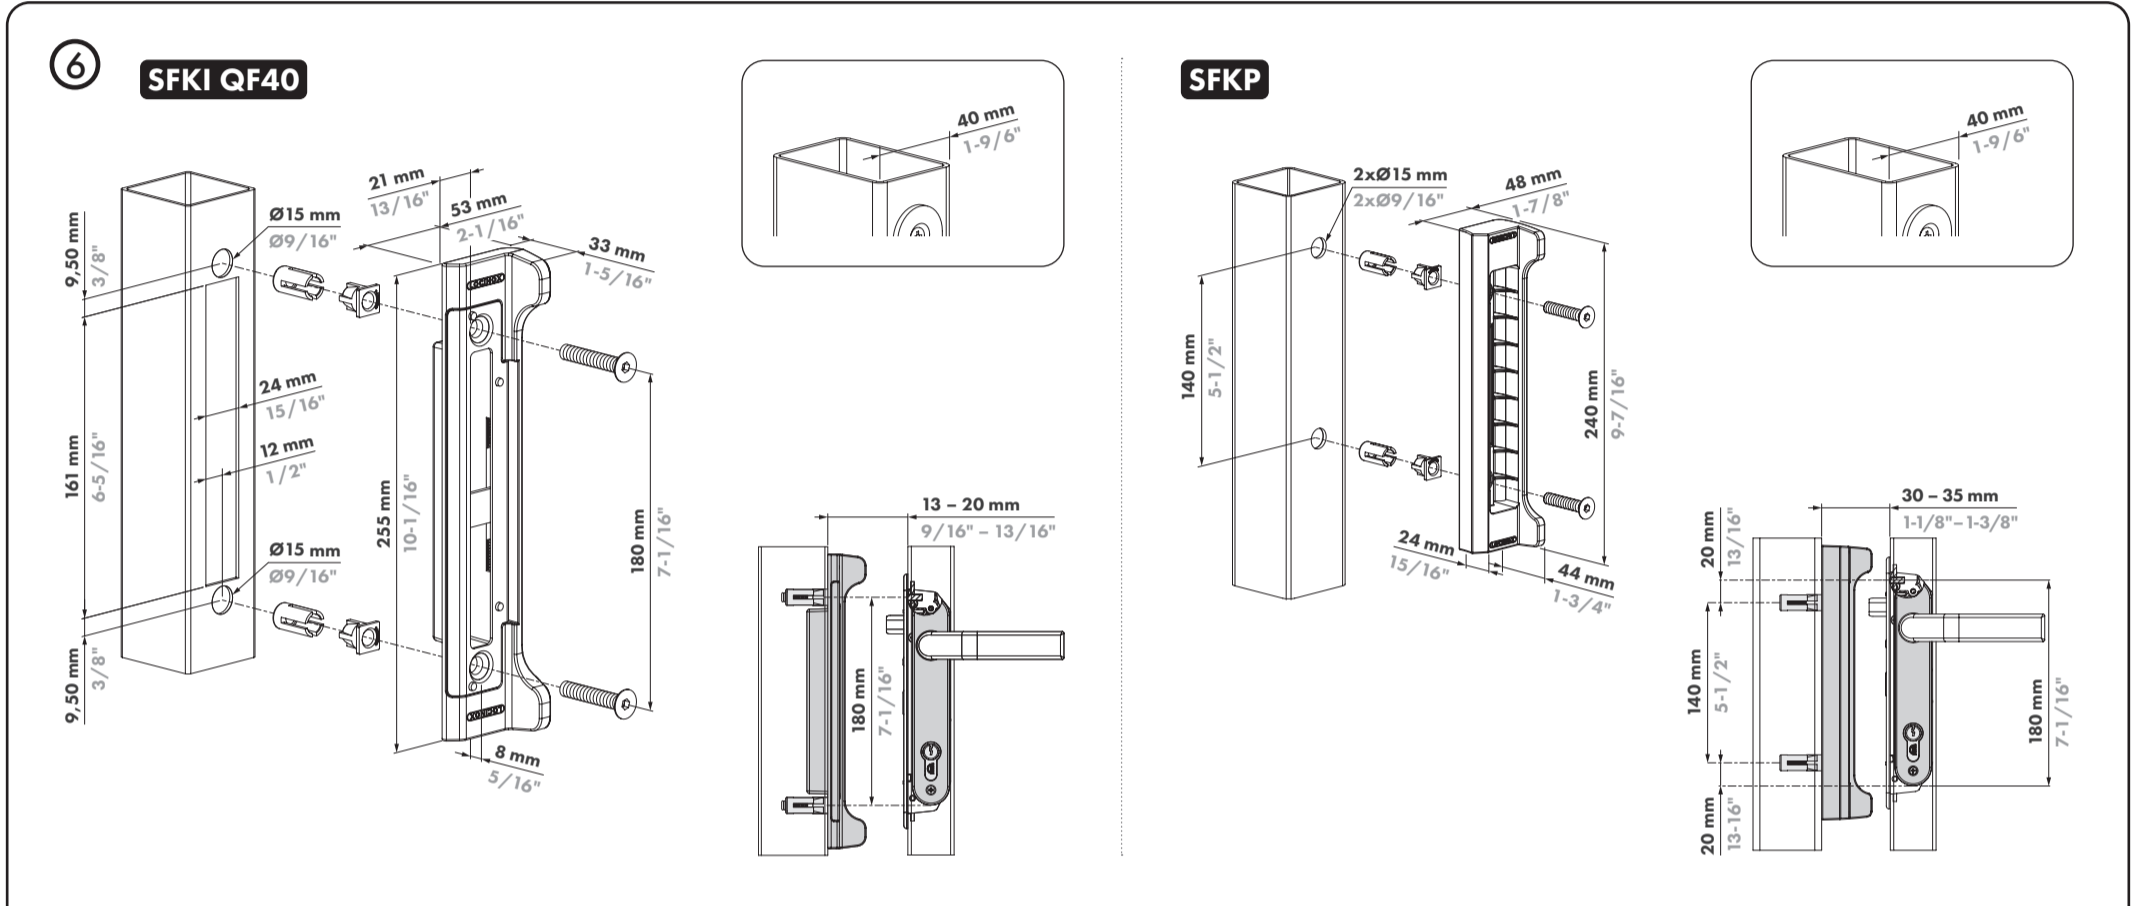

SIXTYLOCK	
A	40 mm 1-9/16"
B	min. 60 mm min. 2-3/8"
C	57 mm 2-1/4"

②

HEX 3 mm

③

CLICK-IT!

PH3

pictures@locinox.com

**SUCCESSFUL
INSTALLATION?**