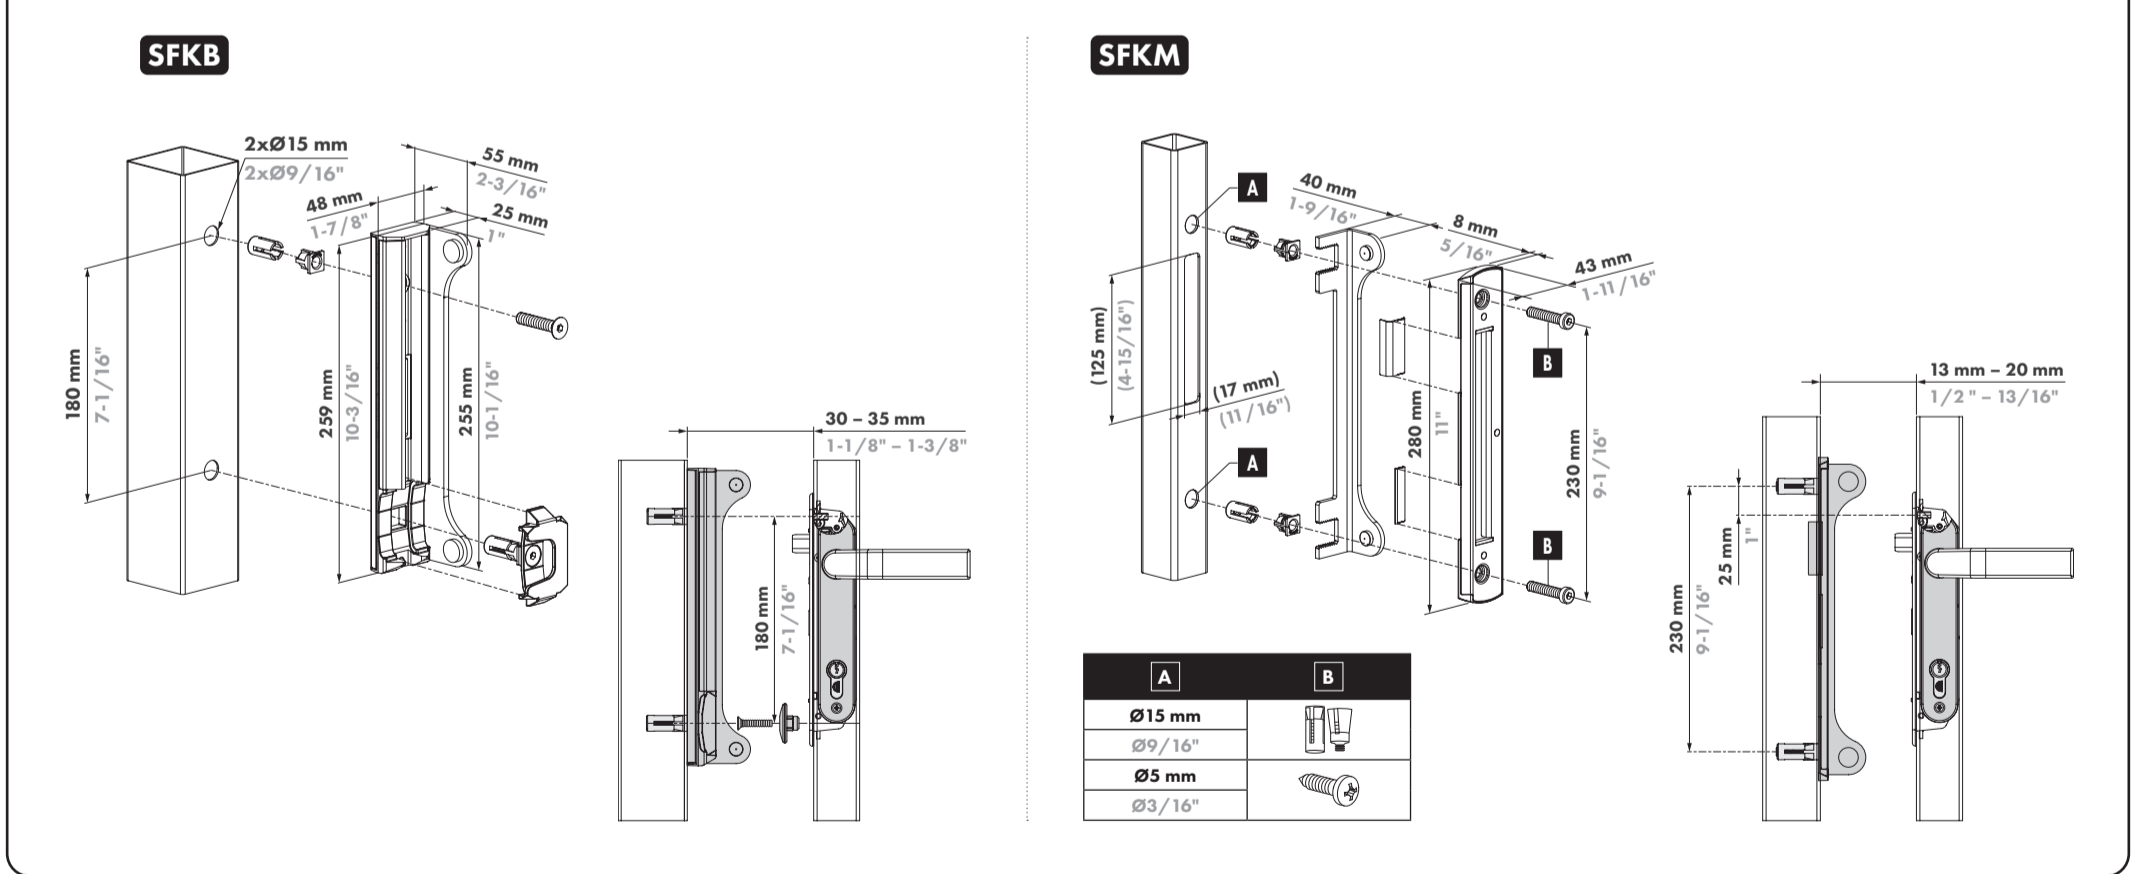

SIXTYLOCK	
A	40 mm 1-9/16"
B	min. 60 mm min. 2-3/8"
C	57 mm 2-1/4"

②

HEX 3 mm

③

CLICK-IT!

PH3

pictures@locinox.com

**SUCCESSFUL
INSTALLATION?**