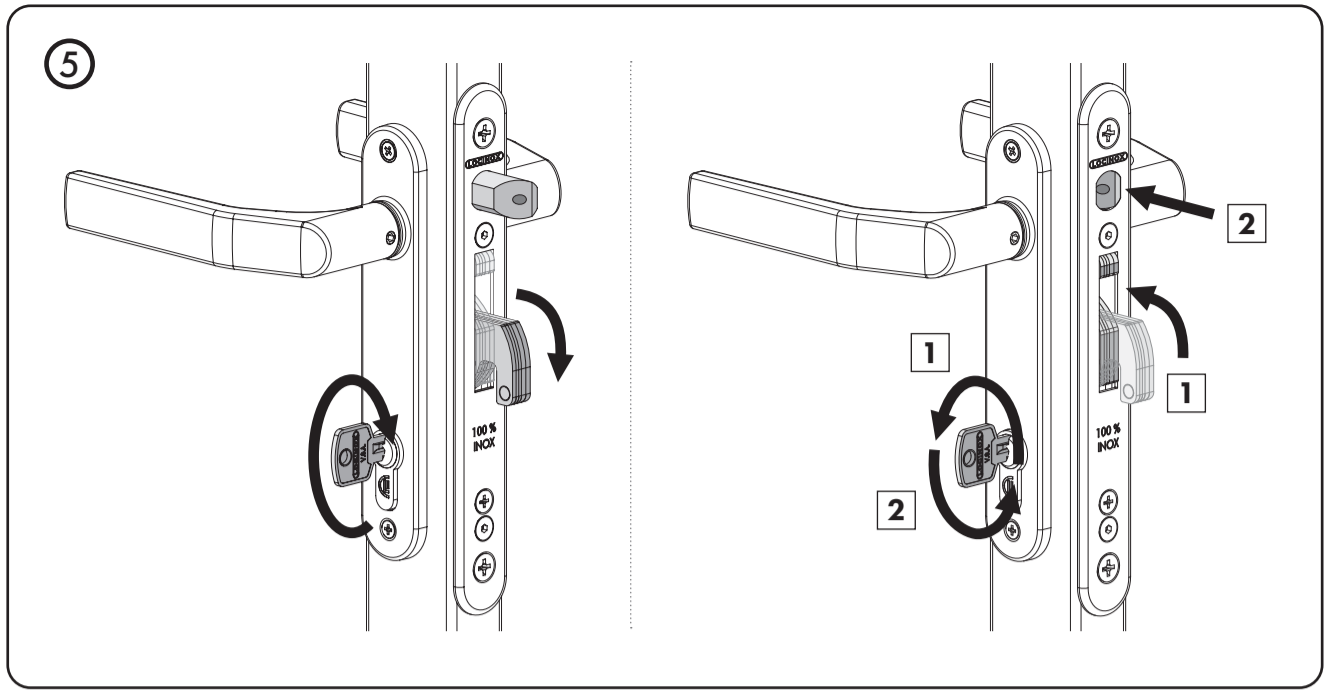

SIXTYLOCK	
A	40 mm 1-9/16"
B	min. 60 mm min. 2-3/8"
C	57 mm 2-1/4"

②

HEX 3 mm

③

CLICK-IT!

PH3

pictures@locinox.com

**SUCCESSFUL
INSTALLATION?**