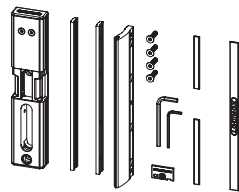

LOCINOX[®]

Let's make better fences together

MODULEC-SA: Emissa/Ruptura

Versions

EMISSA-(fail close)

RUPTURA-(fail open)

① Exploded view & dimensions

Package content

② Gate profile dimensions

A = 40 mm
1- 5/8"

A = 50 mm
2"

A = 60 mm
2- 3/8"

③ Left or right mounting

HEX
4 mm

④ Mounting

⑤ Connecting