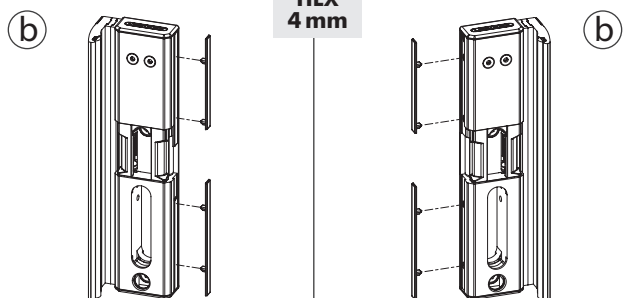

② Gate profile dimensions

A = 40 mm
1- 5/8"

A = 50 mm
2"

A = 60 mm
2- 3/8"

③ Left or right mounting

HEX
4 mm

④ Mounting

⑤ Connecting