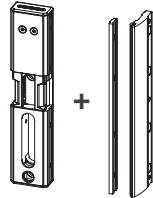

LOCINOX[®]

Let's make better fences together

MODULEC-SA: Emissa/Ruptura

Versions

EMISSA-(fail close)

RUPTURA-(fail open)

① Exploded view & dimensions

Package content

② Gate profile dimensions

A = 40 mm
1- 5/8"

A = 50 mm
2"

A = 60 mm
2- 3/8"

③ Left or right mounting

HEX
4 mm

④ Mounting

⑤ Connecting