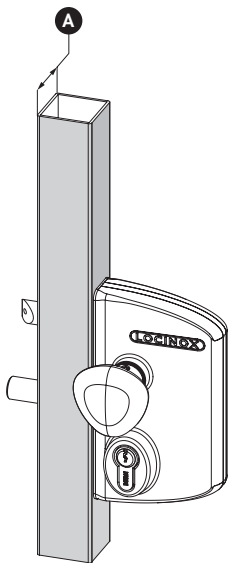

LOCINOX[®]

Let's make better fences together

MODULEC-SA: Emissa/Ruptura

Versions

EMISSA-(fail close)

RUPTURA-(fail open)

① Exploded view & dimensions

Package content

② Gate profile dimensions

A = 40 mm
1- 5/8"

A = 50 mm
2"

A = 60 mm
2- 3/8"

③ Left or right mounting

HEX
4 mm

④ Mounting

⑤ Connecting