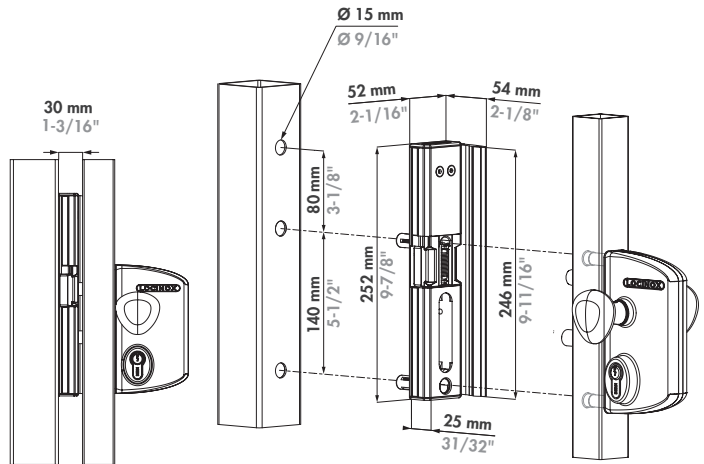

LOCINOX[®]

Let's make better fences together

MODULEC-SA: Emissa/Ruptura

Versions

EMISSA-(fail close)

RUPTURA-(fail open)

① Exploded view & dimensions

Package content

② Gate profile dimensions

A = 40 mm
1- 5/8"

A = 50 mm
2"

A = 60 mm
2- 3/8"

③ Left or right mounting

HEX
4 mm

④ Mounting

⑤ Connecting

Technical specifications

U: 12 V AC/DC
I: 1,25 A
U: 24 V AC/DC
I: 0,62 A
P: 15 W

LOCINOX[®]
WWW.LOCINOX.COM

Doc. Nr.: MANU-000374

* M A N U - 0 0 0 3 7 4 *

Locinox nv • Mannebeekstraat 21 • B-8790 Waregem • Belgium
Tel. +32 (0)56 77 27 66 • Fax. +32 (0)56 77 69 26 • E-mail: locinox@locinox.com