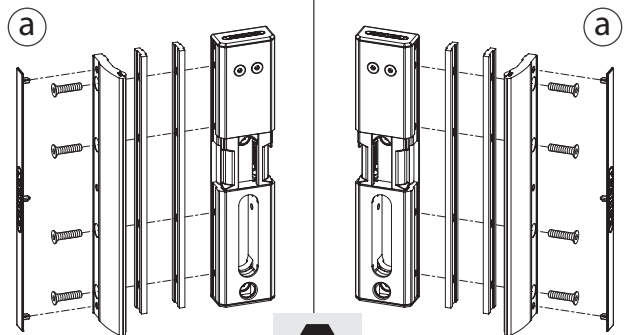

② Gate profile dimensions

A = 40 mm
1- 5/8"

A = 50 mm
2"

A = 60 mm
2- 3/8"

③ Left or right mounting

HEX
4 mm

④ Mounting

⑤ Connecting