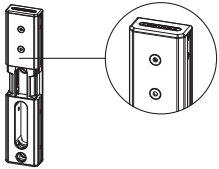

LOCINOX[®]

Let's make better fences together

MODULEC-SA: Emissa/Ruptura

Versions

EMISSA-(fail close)

RUPTURA-(fail open)

① Exploded view & dimensions

Package content

② Gate profile dimensions

A = 40 mm
1- 5/8"

A = 50 mm
2"

A = 60 mm
2- 3/8"

③ Left or right mounting

HEX
4 mm

④ Mounting

⑤ Connecting