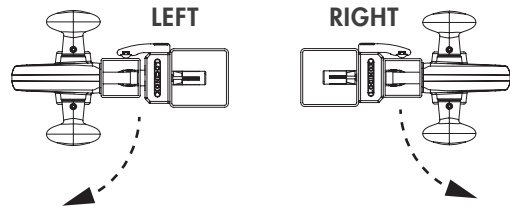

② Gate profile dimensions

A = 40 mm
1- 5/8"

A = 50 mm
2"

A = 60 mm
2- 3/8"

③ Left or right mounting

HEX
4 mm

④ Mounting

⑤ Connecting