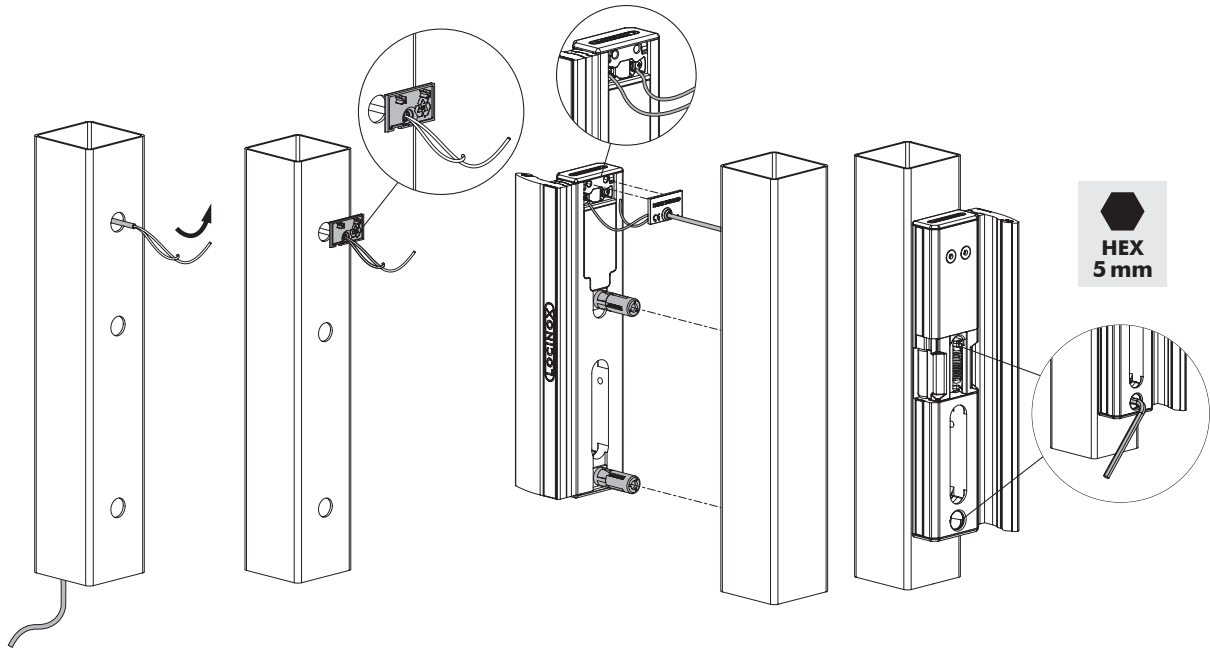

② Gate profile dimensions

A = 40 mm
1- 5/8"

A = 50 mm
2"

A = 60 mm
2- 3/8"

③ Left or right mounting

HEX
4 mm

④ Mounting

⑤ Connecting