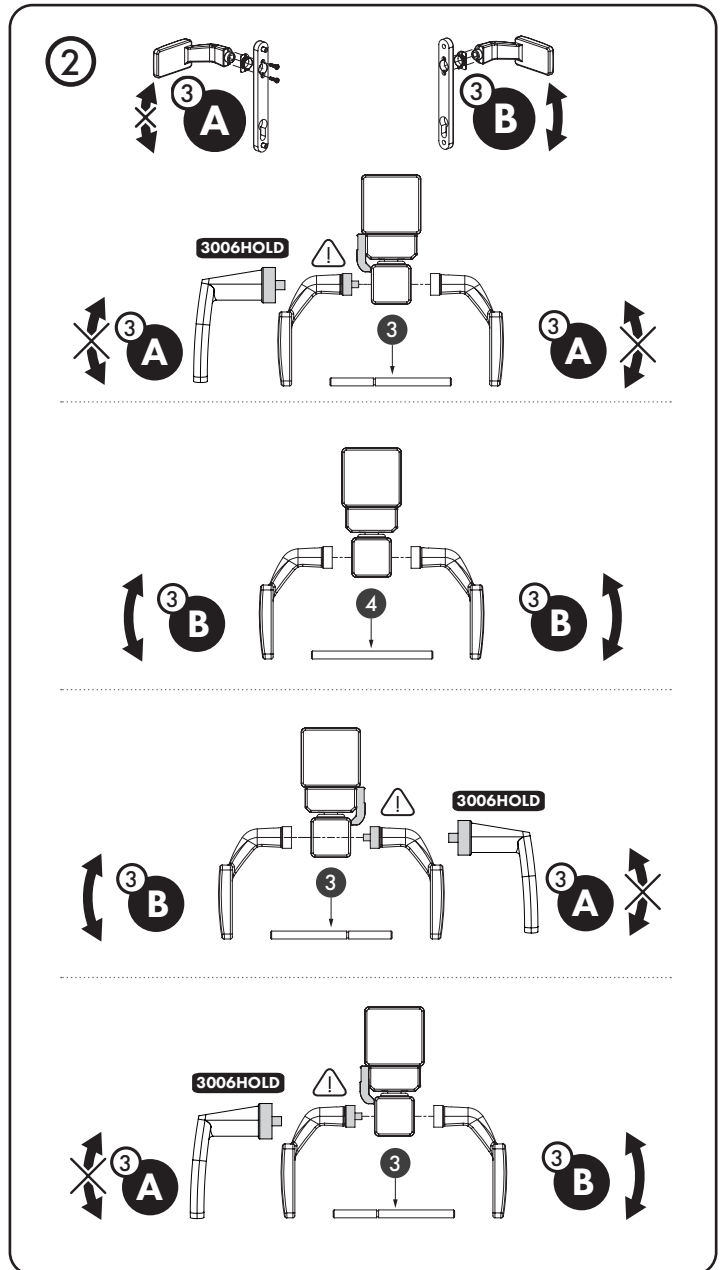

3006FIX	3006PAD	3006HOLD	1	2	3	4	5	6	7	8
										2x (M4 x 48) 2x (M4 x 55) 2x (M4 x 60) 2x (M4 x 71)

pictures@locinox.com

SUCCESSFUL INSTALLATION?

Please send us your pictures & videos

SUCCESSVOLLE INSTALLATIE?