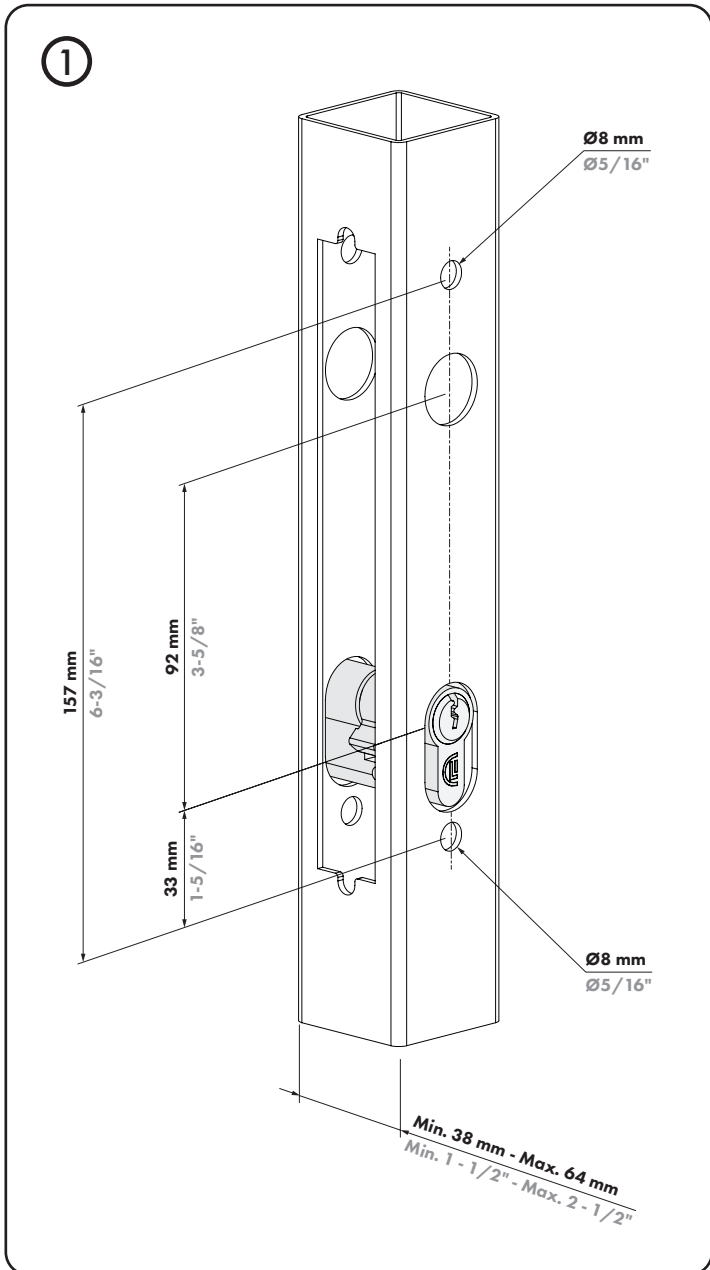

3006FIX	3006PAD	3006HOLD	1	2	3	4	5	6	7	8
										2x (M4 x 48) 2x (M4 x 55) 2x (M4 x 60) 2x (M4 x 71)

pictures@locinox.com

SUCCESSFUL INSTALLATION?

Please send us your pictures & videos

SUCCESSVOLLE INSTALLATIE?