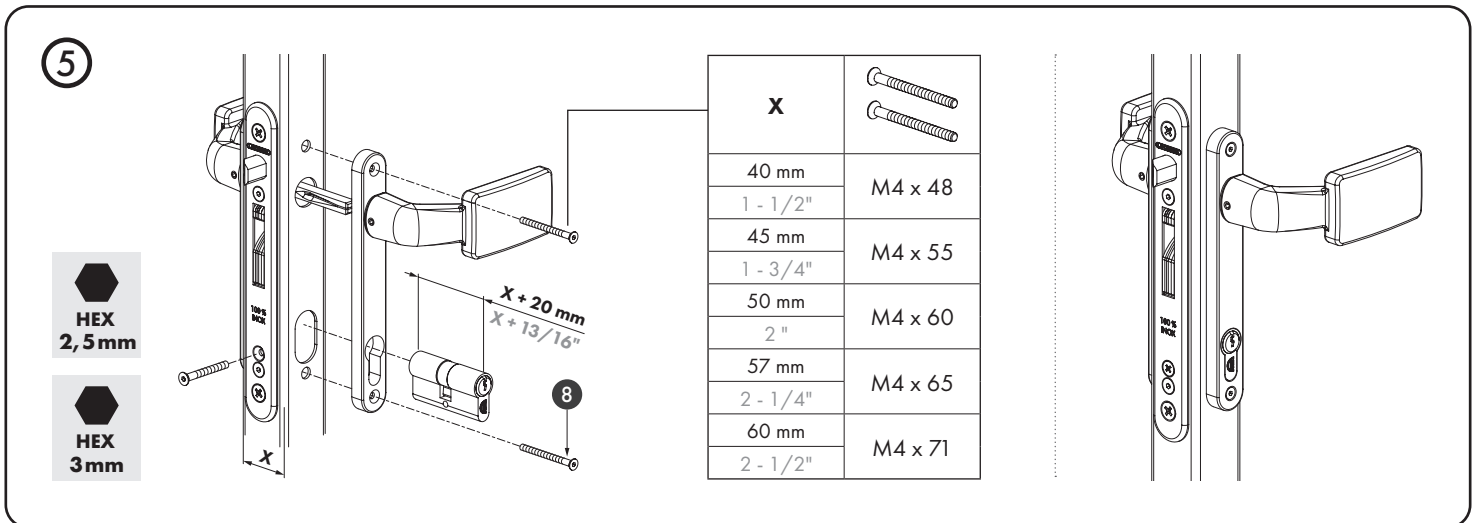

3006FIX	3006PAD	3006HOLD	1	2	3	4	5	6	7	8
										2x (M4 x 48) 2x (M4 x 55) 2x (M4 x 60) 2x (M4 x 71)

pictures@locinox.com

SUCCESSFUL INSTALLATION?

Please send us your pictures & videos

SUCCESSVOLLE INSTALLATIE?